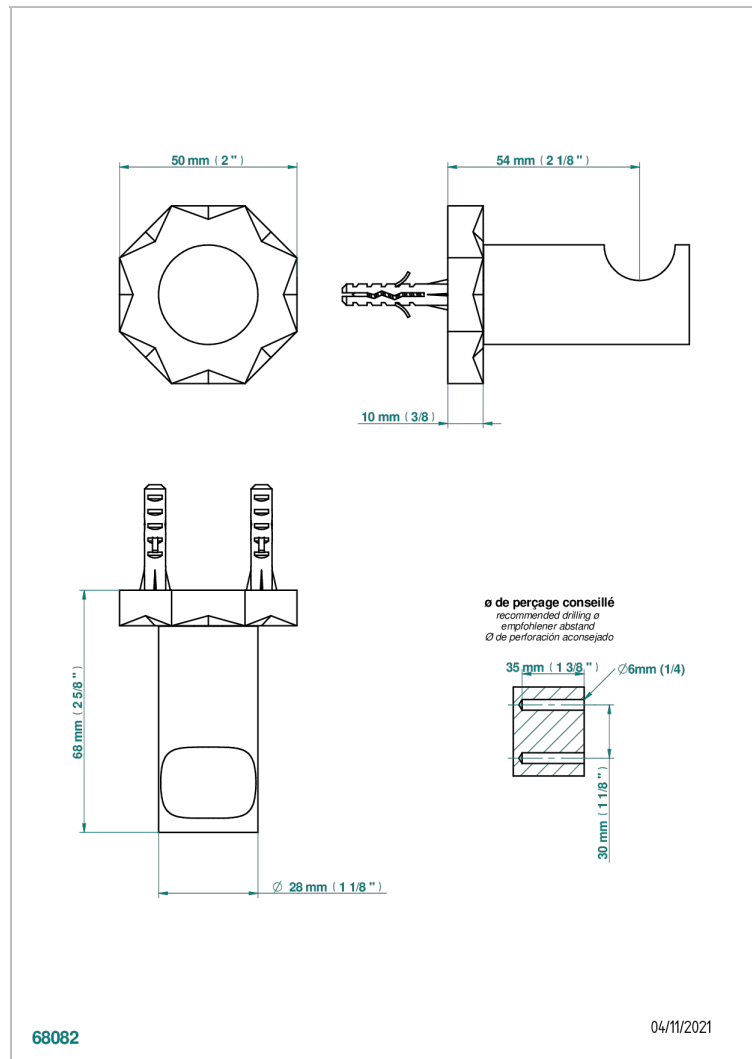

## CHARACTERISTIC

- Nihal Green porcelain
- Robe hook