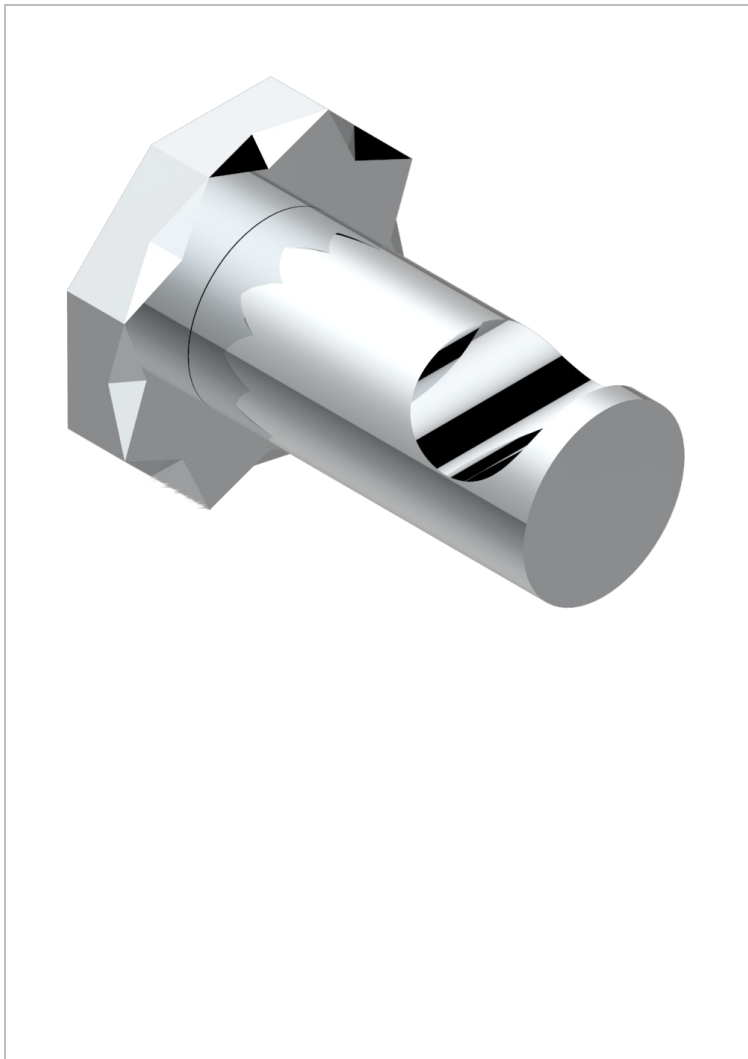

# NIHAL GREEN PORCELAIN

U2R-517

Robe hook

THG<sup>®</sup>  
PARIS

## CHARACTERISTIC

- Nihal Green porcelain
- Robe hook