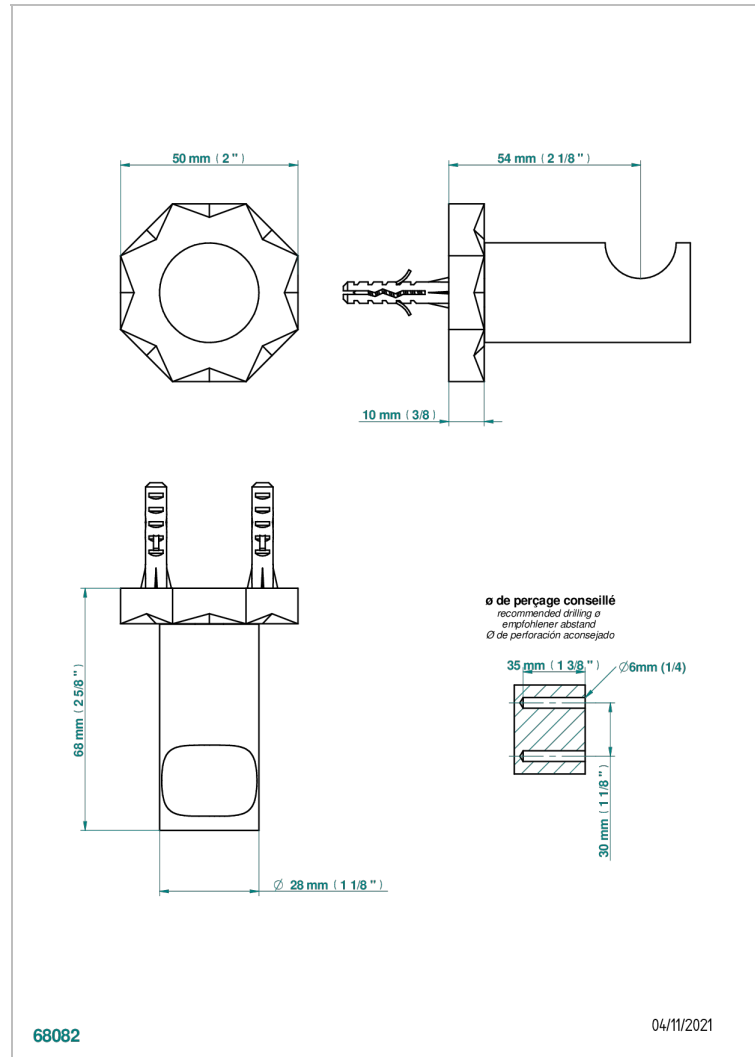

NIHAL GREEN PORCELAIN

U2R-517

Single robe hook

THG[®]
PARIS

CHARACTERISTIC

- Nihal Green porcelain
- Single robe hook

AVAILABLE FINITIONS

Antique nickel - H28
Black ceram - D30
Blush PVD - H62
Brass color PVD - H49
Brown bronze color PVD - F33
Gold color PVD - H52