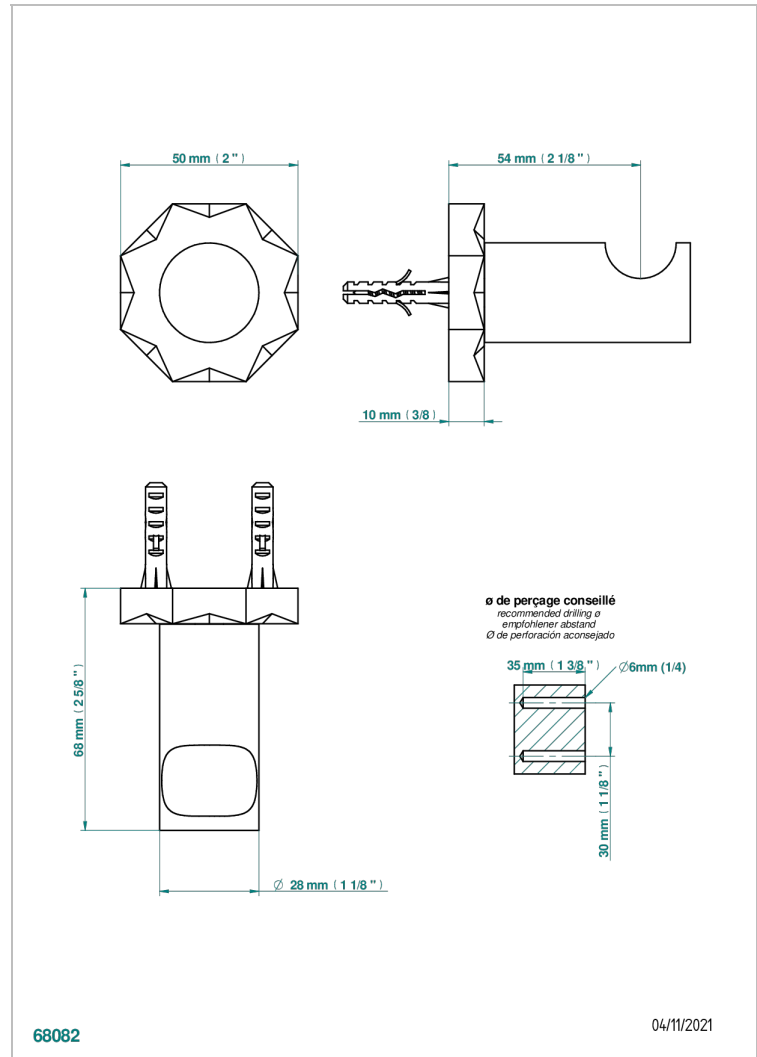

## CHARACTERISTIC

- Nihal Green porcelain
- Single robe hook