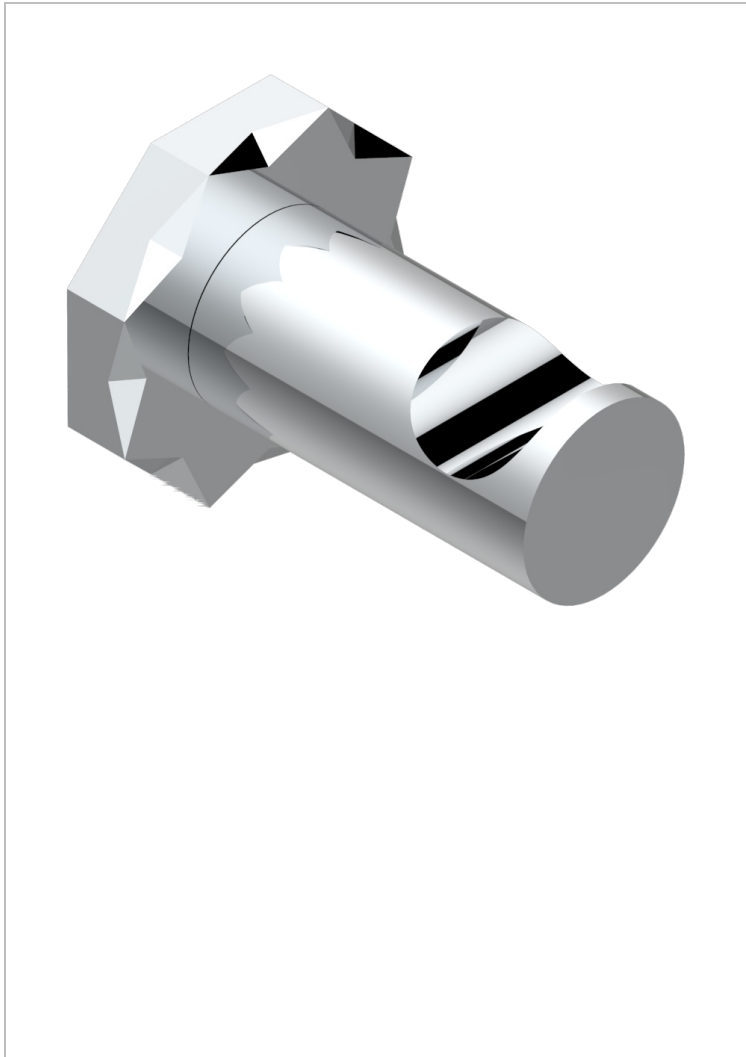

# NIHAL GREEN PORCELAIN

U2R-517

Single robe hook

THG<sup>®</sup>  
PARIS

## CHARACTERISTIC

- Nihal Green porcelain
- Single robe hook

## AVAILABLE FINITIONS

Antique nickel - H28  
Black ceram - D30  
Blush PVD - H62  
Brass color PVD - H49  
Brown bronze color PVD - F33  
Gold color PVD - H52

Graphite PVD - H64  
Lacquered light bronze - D01  
Matt Umber PVD - H67  
Matt blush PVD - H60  
Matt brass color PVD - H50  
Matt brown bronze color PVD - F34