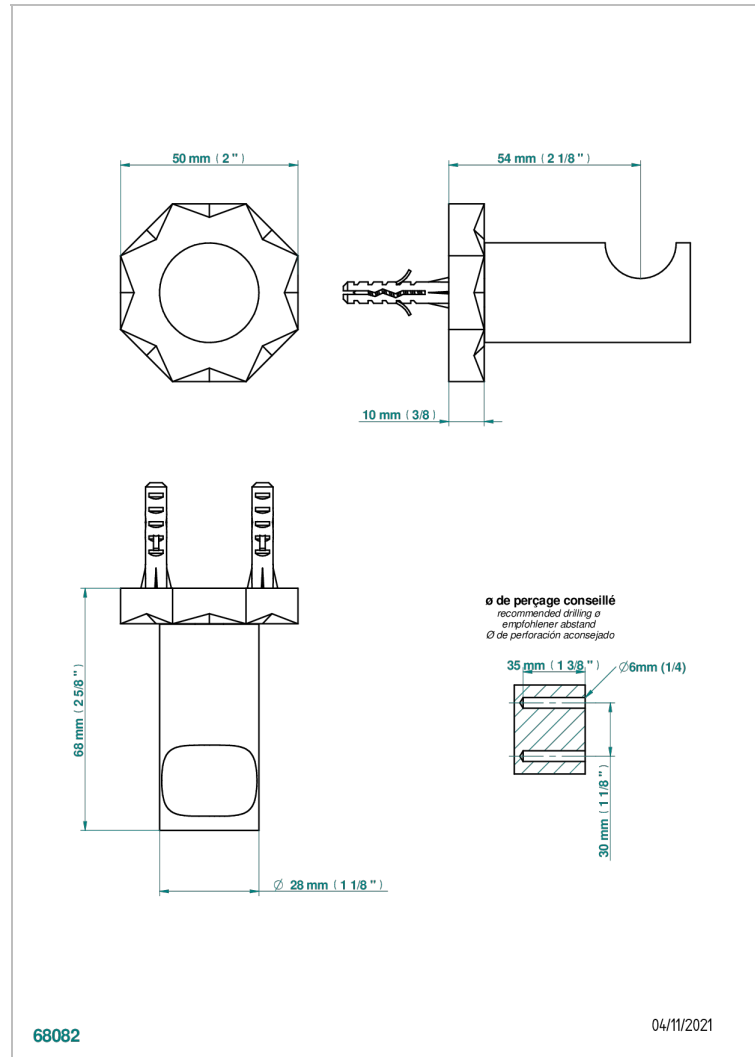

NIHAL BLACK PORCELAIN

U2P-517

Single robe hook

CHARACTERISTIC

- Nihal Black porcelain
- Single robe hook

AVAILABLE FINITIONS

Antique nickel - H28
Black ceram - D30
Blush PVD - H62
Brass color PVD - H49
Brown bronze color PVD - F33
Gold color PVD - H52