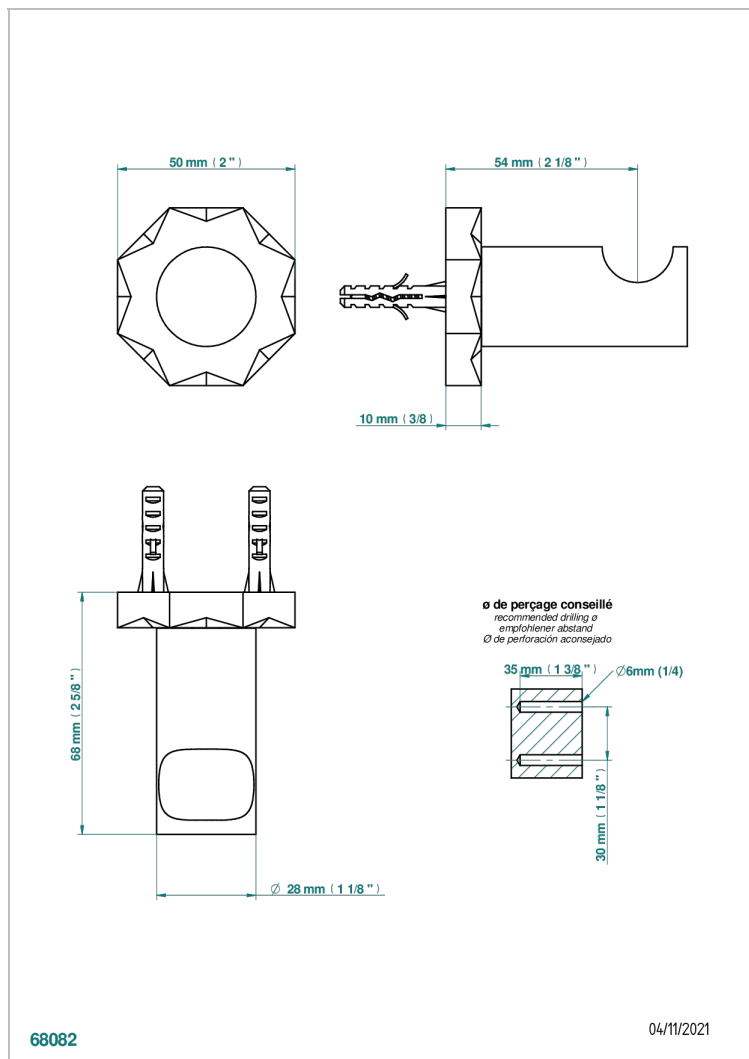

## CHARACTERISTIC

- Nihal Black porcelain
- Single robe hook