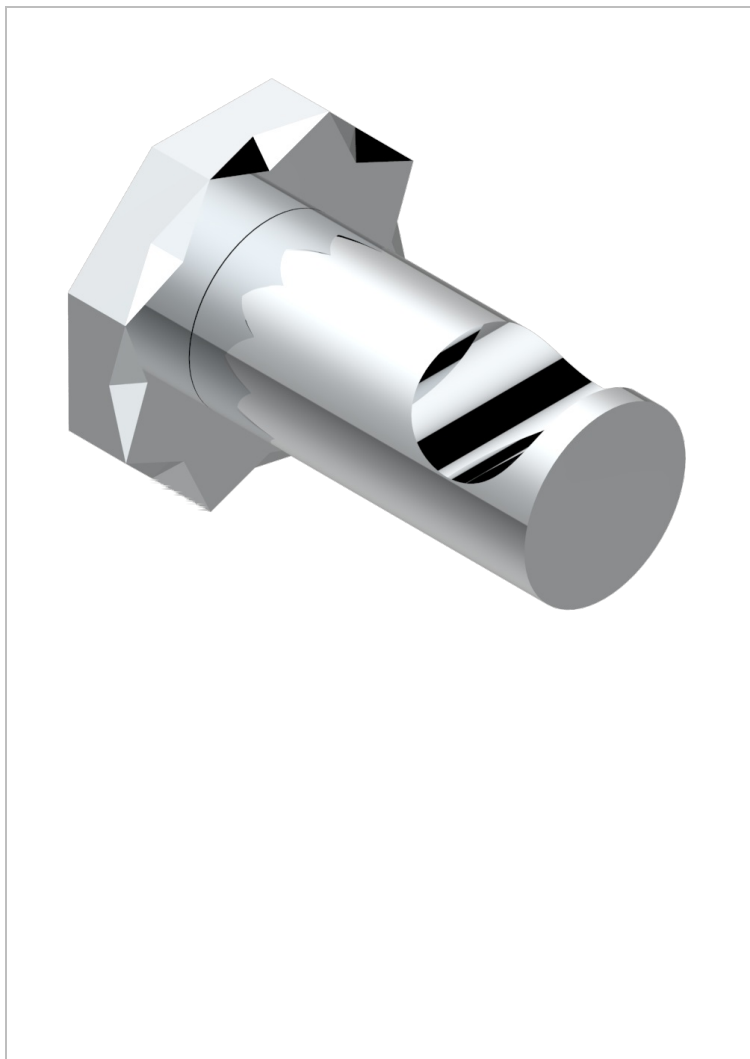

# NIHAL BLACK PORCELAIN

U2P-517

Single robe hook

THG<sup>®</sup>  
PARIS

## CHARACTERISTIC

- Nihal Black porcelain
- Single robe hook

## AVAILABLE FINITIONS

Antique nickel - H28  
Black ceram - D30  
Blush PVD - H62  
Brass color PVD - H49  
Brown bronze color PVD - F33  
Gold color PVD - H52

Graphite PVD - H64  
Lacquered light bronze - D01  
Matt Umber PVD - H67  
Matt blush PVD - H60  
Matt brass color PVD - H50  
Matt brown bronze color PVD - F34