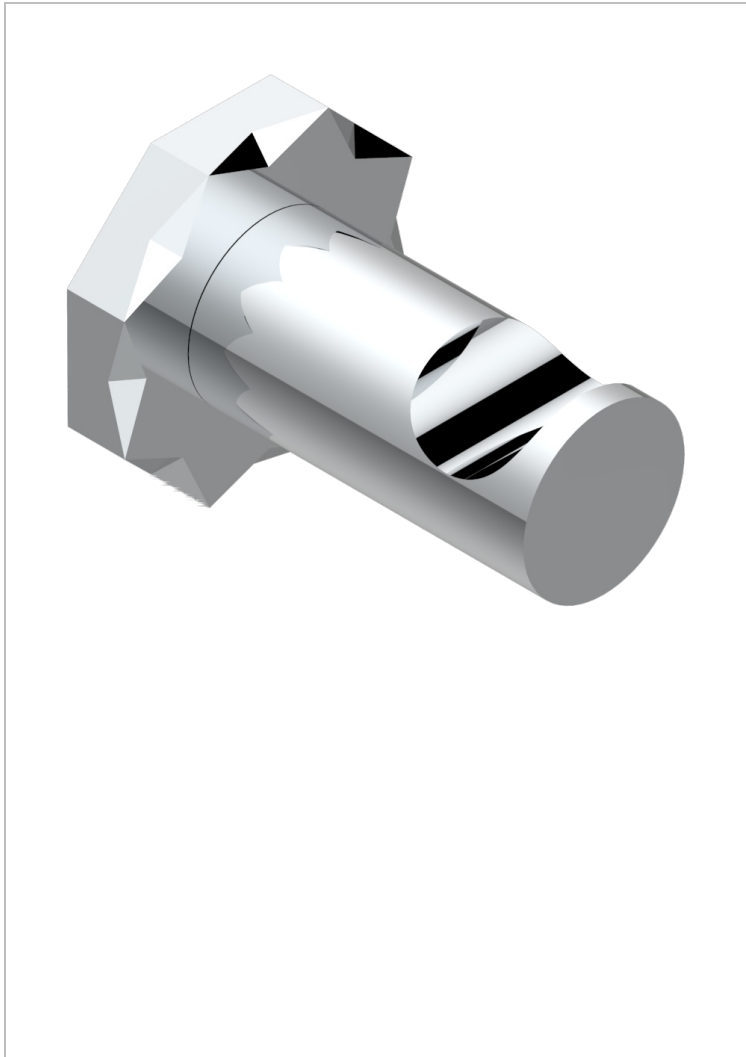

# NIHAL BLACK PORCELAIN

U2P-517

Single robe hook

THG<sup>®</sup>  
PARIS

## CHARACTERISTIC

- Nihal Black porcelain
- Single robe hook

## AVAILABLE FINITIONS

Antique nickel - H28  
Black ceram - D30  
Blush PVD - H62  
Brass color PVD - H49  
Brown bronze color PVD - F33  
Gold color PVD - H52

Graphite PVD - H64  
Lacquered light bronze - D01  
Matt Umber PVD - H67  
Matt blush PVD - H60  
Matt brass color PVD - H50  
Matt brown bronze color PVD - F34