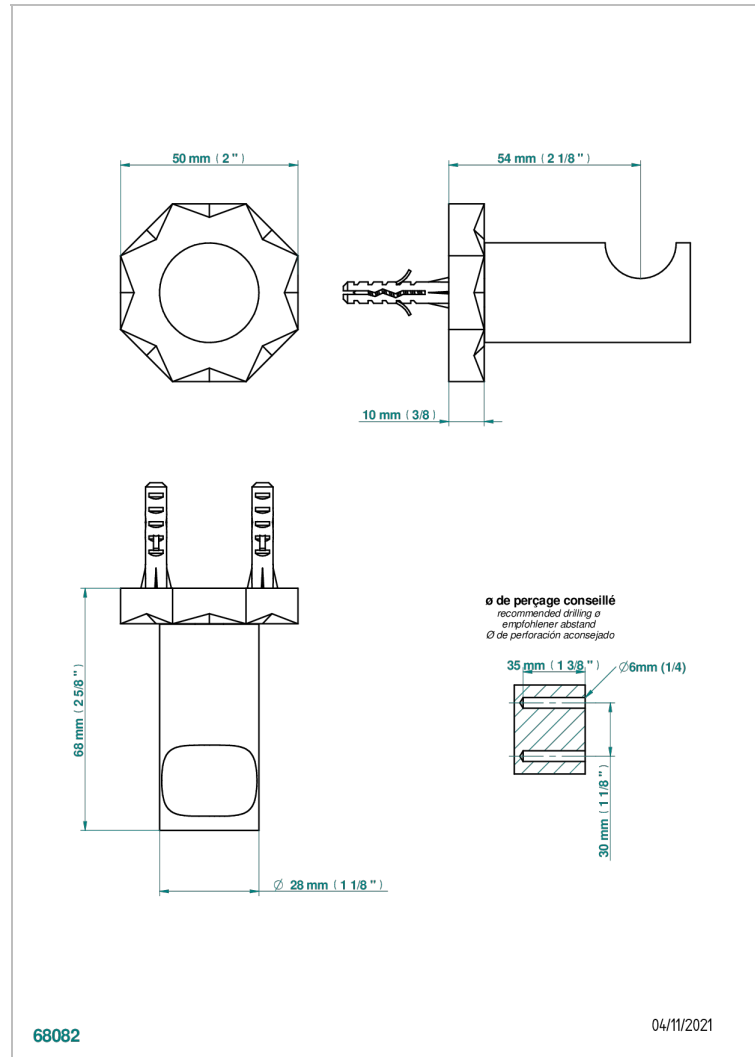

## CHARACTERISTIC

- Nihal Black porcelain
- Single robe hook