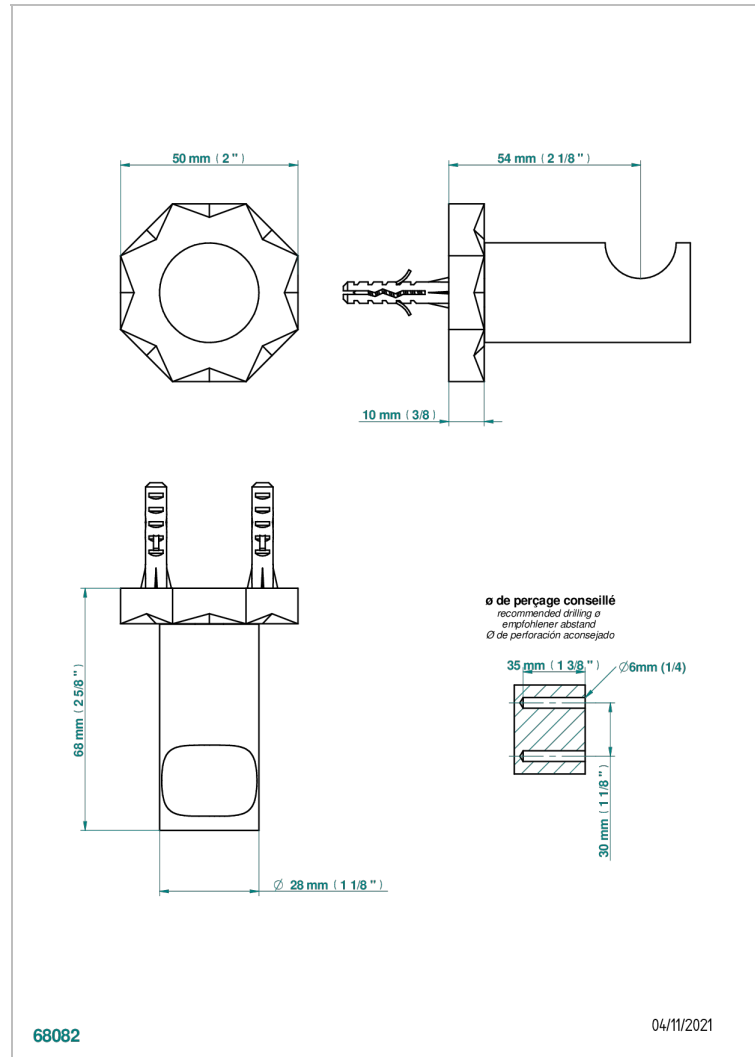

NIHAL IVORY PORCELAIN

U2N-517

Robe hook

CHARACTERISTIC

- Nihal Ivory porcelain
- Robe hook

AVAILABLE FINITIONS

Black ceram - D30
Blush PVD - H62
Brass color PVD - H49
Brown bronze color PVD - F33
Chrome polished - A02
Chrome polished / gold polished - G02