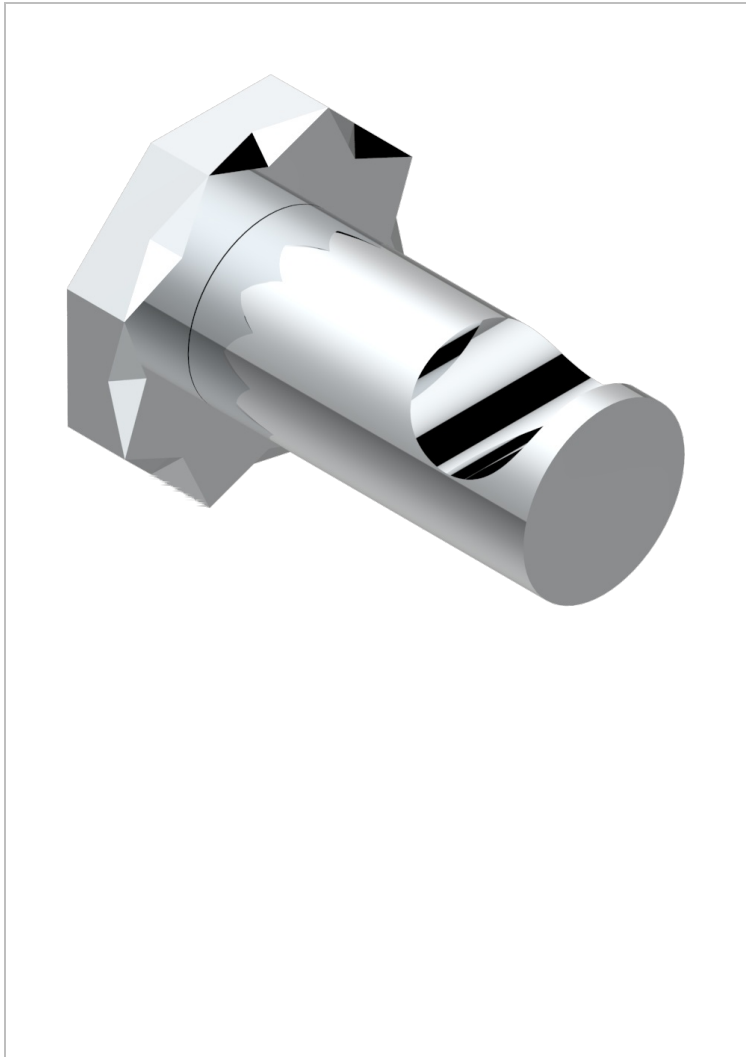

NIHAL IVORY PORCELAIN

U2N-517

Single robe hook

THG[®]
PARIS

CHARACTERISTIC

- Nihal Ivory porcelain
- Single robe hook

AVAILABLE FINITIONS

Antique nickel - H28
Black ceram - D30
Blush PVD - H62
Brass color PVD - H49
Brown bronze color PVD - F33
Gold color PVD - H52

Graphite PVD - H64
Lacquered light bronze - D01
Matt Umber PVD - H67
Matt blush PVD - H60
Matt brass color PVD - H50
Matt brown bronze color PVD - F34

Matt chrome - C02
Matt gold - F07
Matt gold color PVD - H53
Matt graphite PVD - H65
Matt nickel (color finish) - C01
Matt nickel color PVD - H56

Nickel color PVD - H55
Polished chrome (color finish) - A02
Polished chrome / Polished gold (color finish) - G02
Polished gold (color finish) - F01
Polished nickel - B01
Soft gold - F30

Soft matt gold - F31
Umber PVD - H66
Varnished matt antique red copper (color finish) - H07