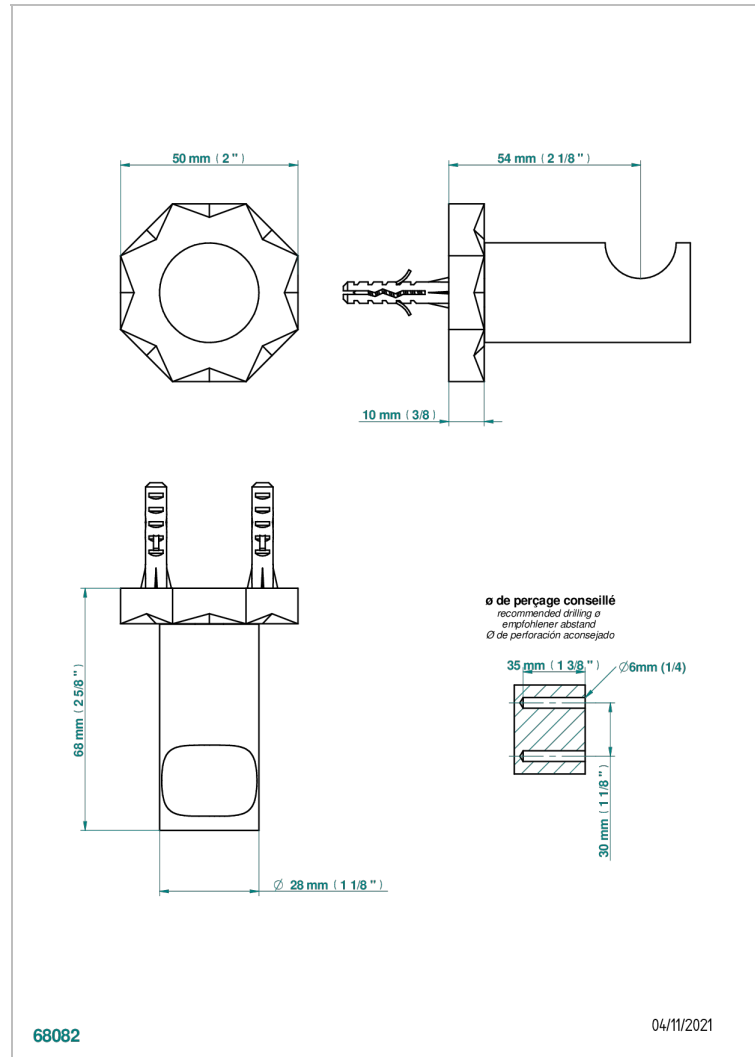

NIHAL IVORY PORCELAIN

U2N-517

Single robe hook

THG[®]
PARIS

CHARACTERISTIC

- Nihal Ivory porcelain
- Single robe hook

AVAILABLE FINITIONS

Antique nickel - H28
Black ceram - D30
Blush PVD - H62
Brass color PVD - H49
Brown bronze color PVD - F33
Gold color PVD - H52