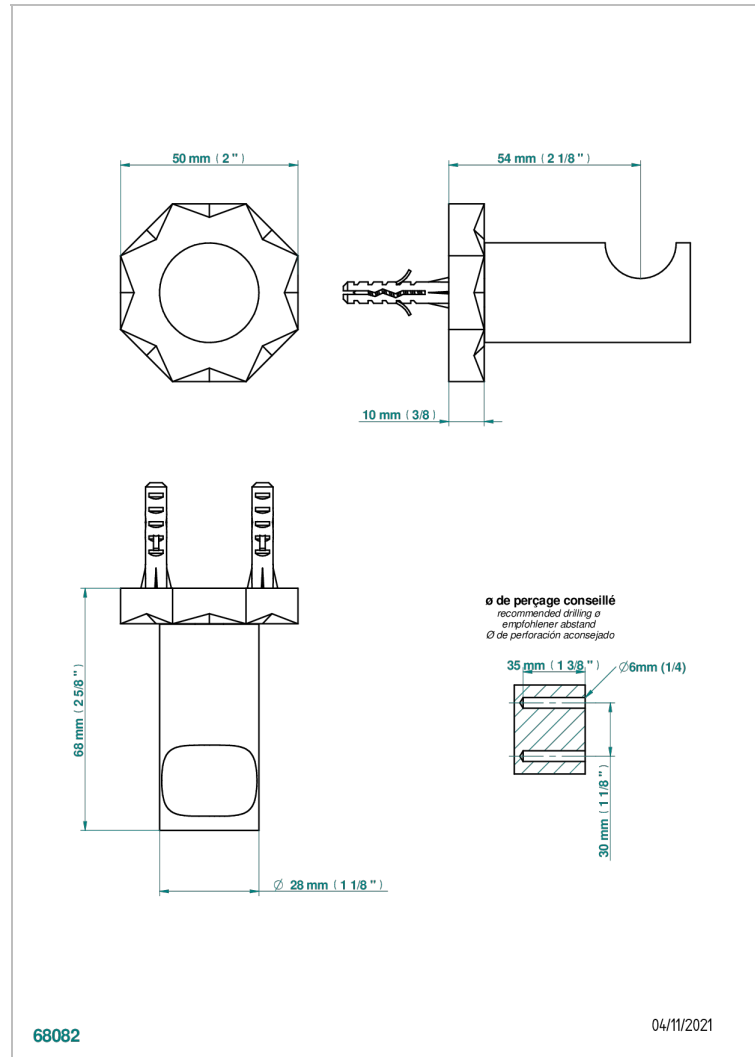

## CHARACTERISTIC

- Nihal Ivory porcelain
- Single robe hook