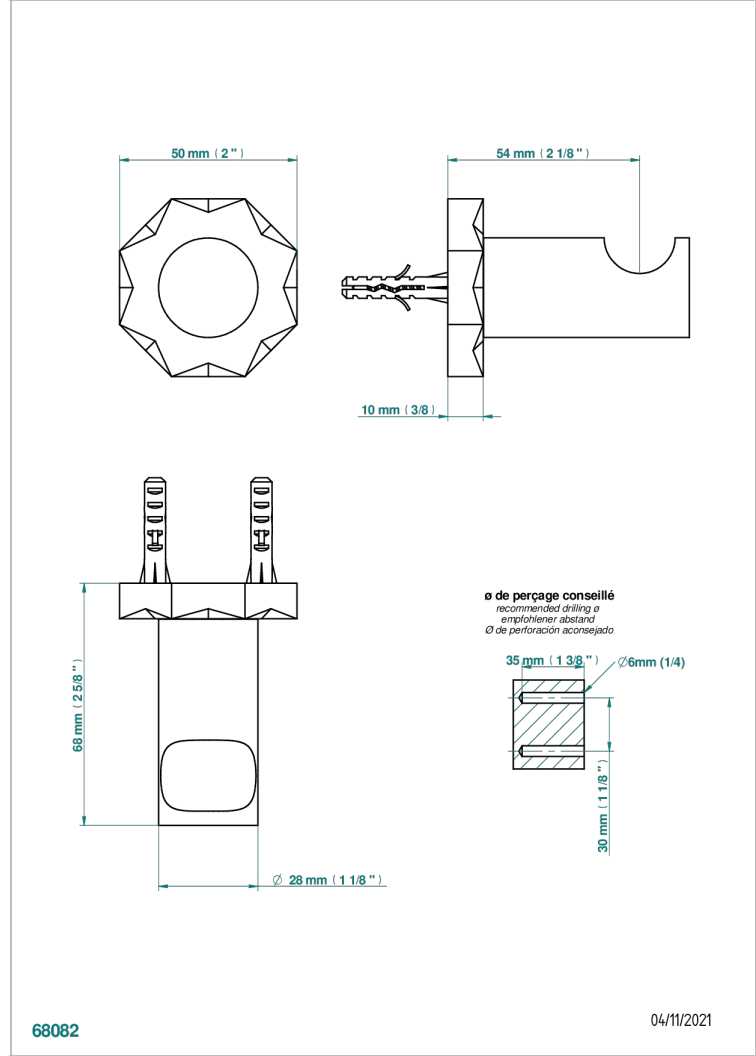

NIHAL BLUE PORCELAIN

U2L-517

Robe hook

CHARACTERISTIC

- Nihal Blue porcelain
- Robe hook

AVAILABLE FINITIONS

Black ceram - D30
Blush PVD - H62
Brass color PVD - H49
Brown bronze color PVD - F33
Chrome polished - A02
Chrome polished / gold polished - G02