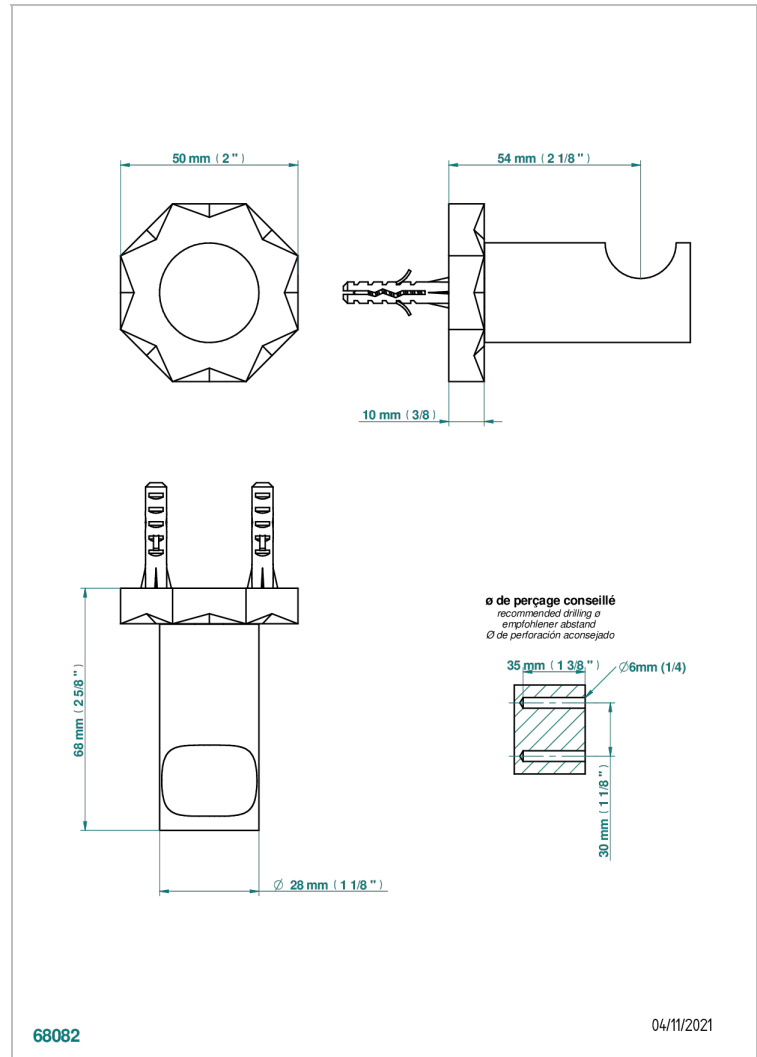

## CHARACTERISTIC

- Nihal Blue porcelain
- Single robe hook