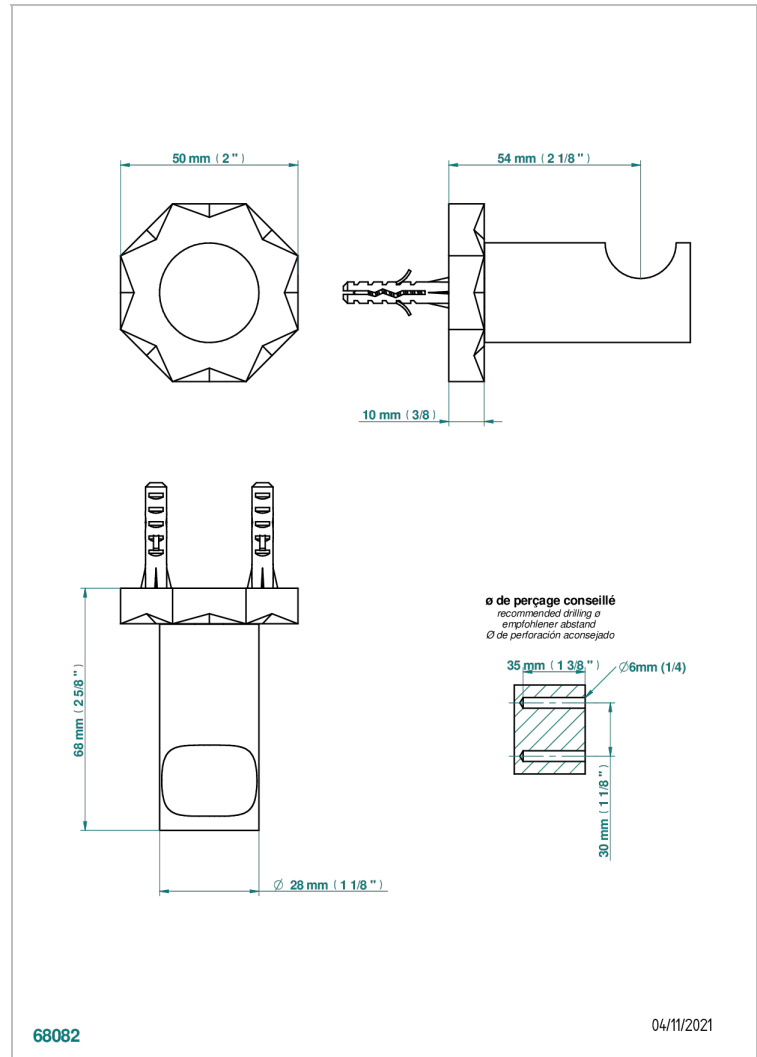

NIHAL BLUE PORCELAIN

U2L-517

Single robe hook

THG[®]
PARIS

CHARACTERISTIC

- Nihal Blue porcelain
- Single robe hook

AVAILABLE FINITIONS

Antique nickel - H28
Black ceram - D30
Blush PVD - H62
Brass color PVD - H49
Brown bronze color PVD - F33
Gold color PVD - H52