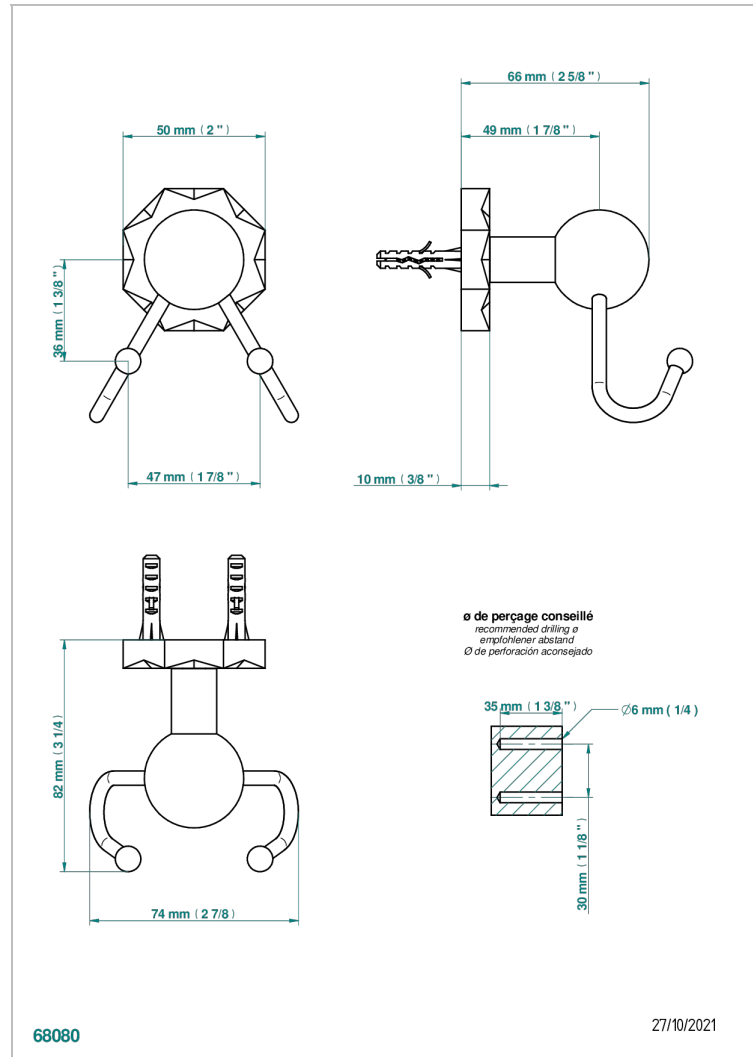

NIHAL BLUE PORCELAIN

U2L-512

Double hook

THG[®]
PARIS

CHARACTERISTIC

- Nihal Blue porcelain
- Double hook

AVAILABLE FINITIONS

Antique nickel - H28
Black ceram - D30
Blush PVD - H62
Brass color PVD - H49
Brown bronze color PVD - F33
Gold color PVD - H52

Nickel color PVD - H55
Polished chrome (color finish) - A02
Polished chrome / Polished gold (color finish) - G02
Polished gold (color finish) - F01
Polished nickel - B01
Soft gold - F30

Soft matt gold - F31
Umber PVD - H66
Varnished matt antique red copper (color finish) - H07