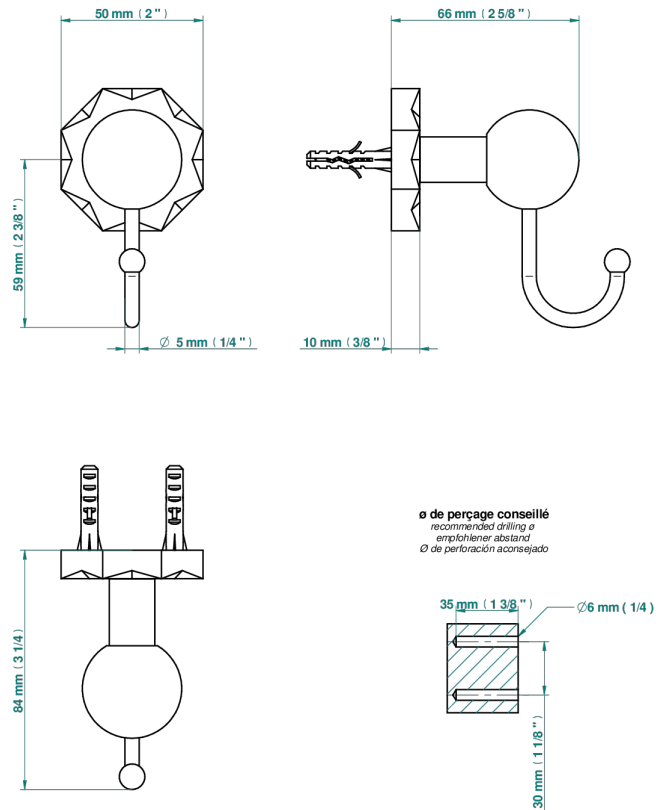

NIHAL BLACK PORCELAIN

U2P-511

Single flannel hook

THG®
PARIS

68079

27/10/2021

CHARACTERISTIC

- Nihal Black porcelain
- Single flannel hook

AVAILABLE FINITIONS

Black ceram - D30
Blush PVD - H62
Brass color PVD - H49
Brown bronze color PVD - F33
Chrome polished - A02
Chrome polished / gold polished - G02

Copper antique matt, coated - H07
Gold color PVD - H52
Gold mat - F07
Gold polished - F01
Graphite PVD - H64
Light coated bronze - D01

Matt Umber PVD - H67
Matt blush PVD - H60
Matt brass color PVD - H50
Matt brown bronze color PVD - F34
Matt chrome (American satin) - C02
Matt gold color PVD - H53

Matt graphite PVD - H65
Matt nickel (American satin) - C01
Matt nickel color PVD - H56
Nickel antique / Sovereign - H28
Nickel color PVD - H55
Nickel polished - B01

Soft gold - F30
Soft matt gold - F31
Umber PVD - H66