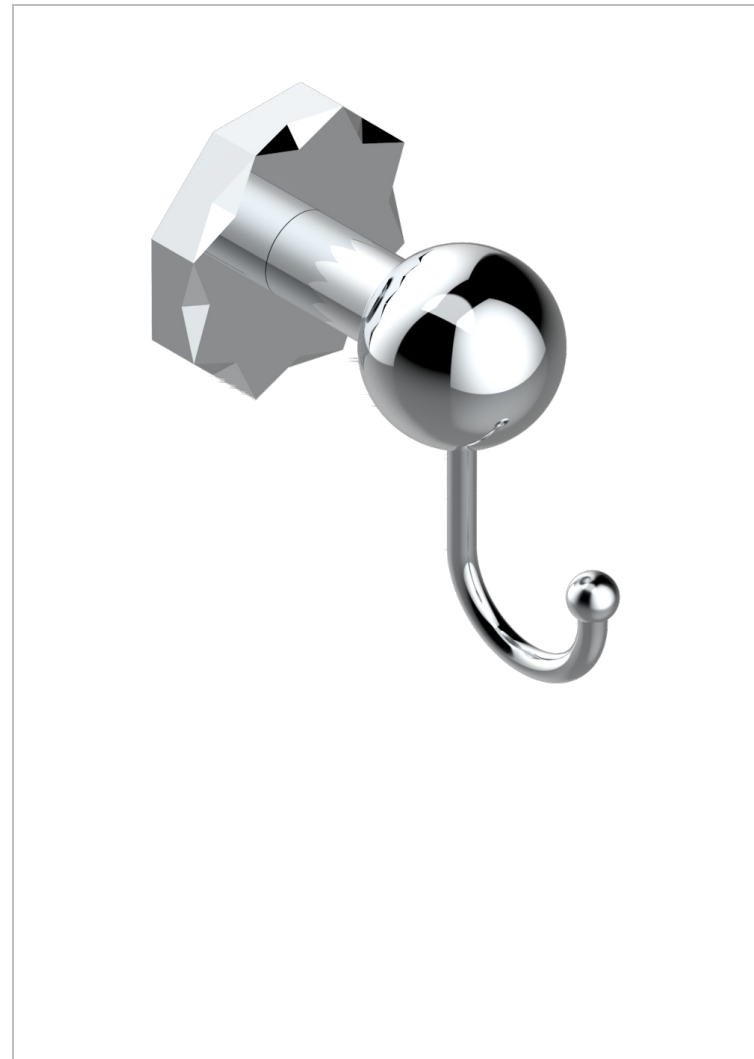

NIHAL BLACK PORCELAIN

U2P-511

Single flannel hook

THG[®]
PARIS

CHARACTERISTIC

- Nihal Black porcelain
- Single flannel hook

AVAILABLE FINITIONS

Antique nickel - H28
Black ceram - D30
Blush PVD - H62
Brass color PVD - H49
Brown bronze color PVD - F33
Gold color PVD - H52

Graphite PVD - H64
Lacquered light bronze - D01
Matt Umber PVD - H67
Matt blush PVD - H60
Matt brass color PVD - H50
Matt brown bronze color PVD - F34

Matt chrome - C02
Matt gold - F07
Matt gold color PVD - H53
Matt graphite PVD - H65
Matt nickel (color finish) - C01
Matt nickel color PVD - H56

Nickel color PVD - H55
Polished chrome (color finish) - A02
Polished chrome / Polished gold (color finish) - G02
Polished gold (color finish) - F01
Polished nickel - B01
Soft gold - F30

Soft matt gold - F31
Umber PVD - H66
Varnished matt antique red copper (color finish) - H07