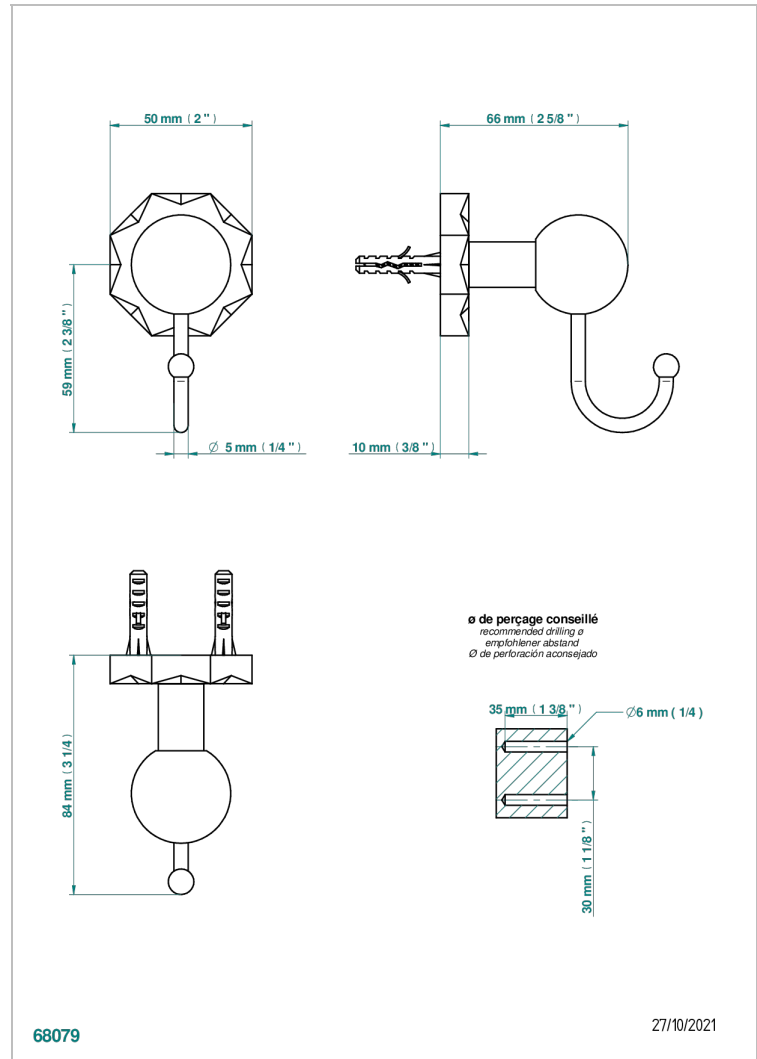

NIHAL BLACK PORCELAIN

U2P-511

Single flannel hook

THG[®]
PARIS

CHARACTERISTIC

- Nihal Black porcelain
- Single flannel hook

AVAILABLE FINITIONS

Antique nickel - H28
Black ceram - D30
Blush PVD - H62
Brass color PVD - H49
Brown bronze color PVD - F33
Gold color PVD - H52

Nickel color PVD - H55
Polished chrome (color finish) - A02
Polished chrome / Polished gold (color finish) - G02
Polished gold (color finish) - F01
Polished nickel - B01
Soft gold - F30

Soft matt gold - F31
Umber PVD - H66
Varnished matt antique red copper (color finish) - H07