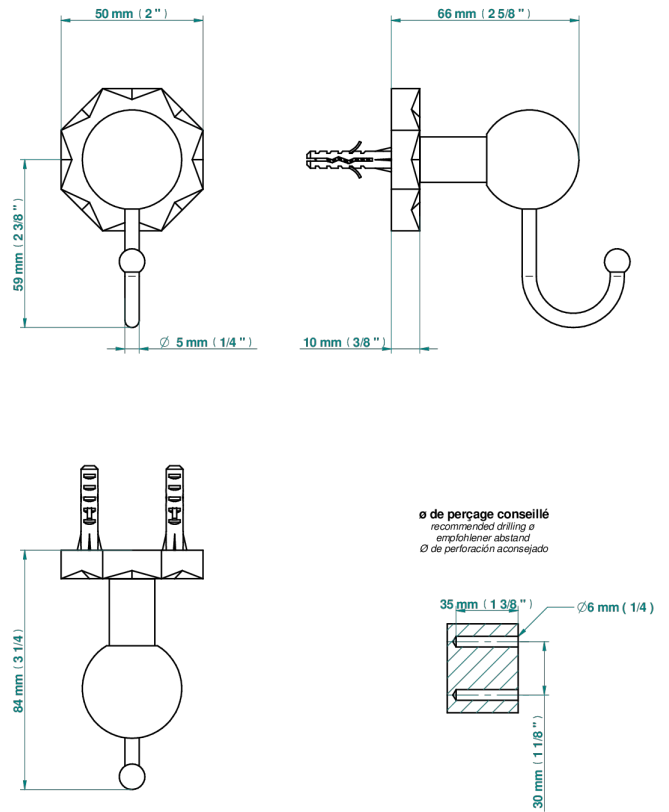

NIHAL BLACK PORCELAIN

U2P-511

Single flannel hook

THG[®]
PARIS

68079

27/10/2021

CHARACTERISTIC

- Nihal Black porcelain
- Single flannel hook

AVAILABLE FINITIONS

Antique nickel - H28
Black ceram - D30
Blush PVD - H62
Brass color PVD - H49
Brown bronze color PVD - F33
Gold color PVD - H52

Graphite PVD - H64
Lacquered light bronze - D01
Matt Umber PVD - H67
Matt blush PVD - H60
Matt brass color PVD - H50
Matt brown bronze color PVD - F34