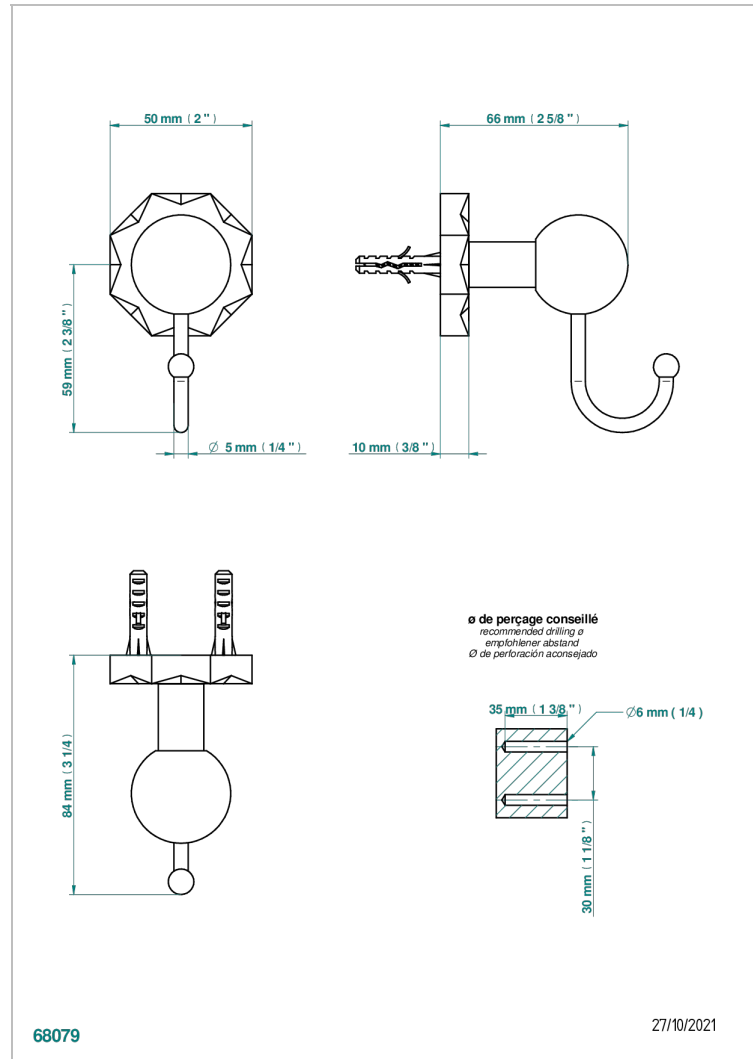

## CHARACTERISTIC

- Nihal Black porcelain
- Single flannel hook