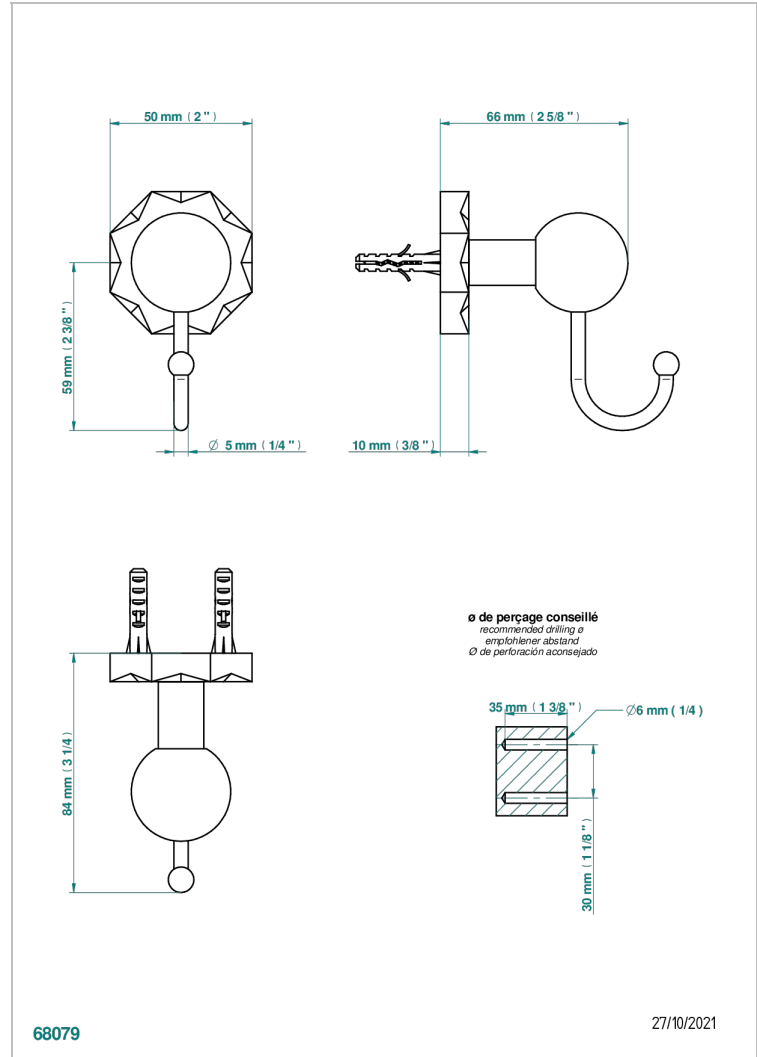

NIHAL IVORY PORCELAIN

U2N-511

Single flannel hook

CHARACTERISTIC

- Nihal Ivory porcelain
- Single flannel hook

AVAILABLE FINITIONS

Black ceram - D30
Blush PVD - H62
Brass color PVD - H49
Brown bronze color PVD - F33
Chrome polished - A02
Chrome polished / gold polished - G02

Copper antique matt, coated - H07
Gold color PVD - H52
Gold mat - F07
Gold polished - F01
Graphite PVD - H64
Light coated bronze - D01

Matt Umber PVD - H67
Matt blush PVD - H60
Matt brass color PVD - H50
Matt brown bronze color PVD - F34
Matt chrome (American satin) - C02
Matt gold color PVD - H53

Matt graphite PVD - H65
Matt nickel (American satin) - C01
Matt nickel color PVD - H56
Nickel antique / Sovereign - H28
Nickel color PVD - H55
Nickel polished - B01

Soft gold - F30
Soft matt gold - F31
Umber PVD - H66