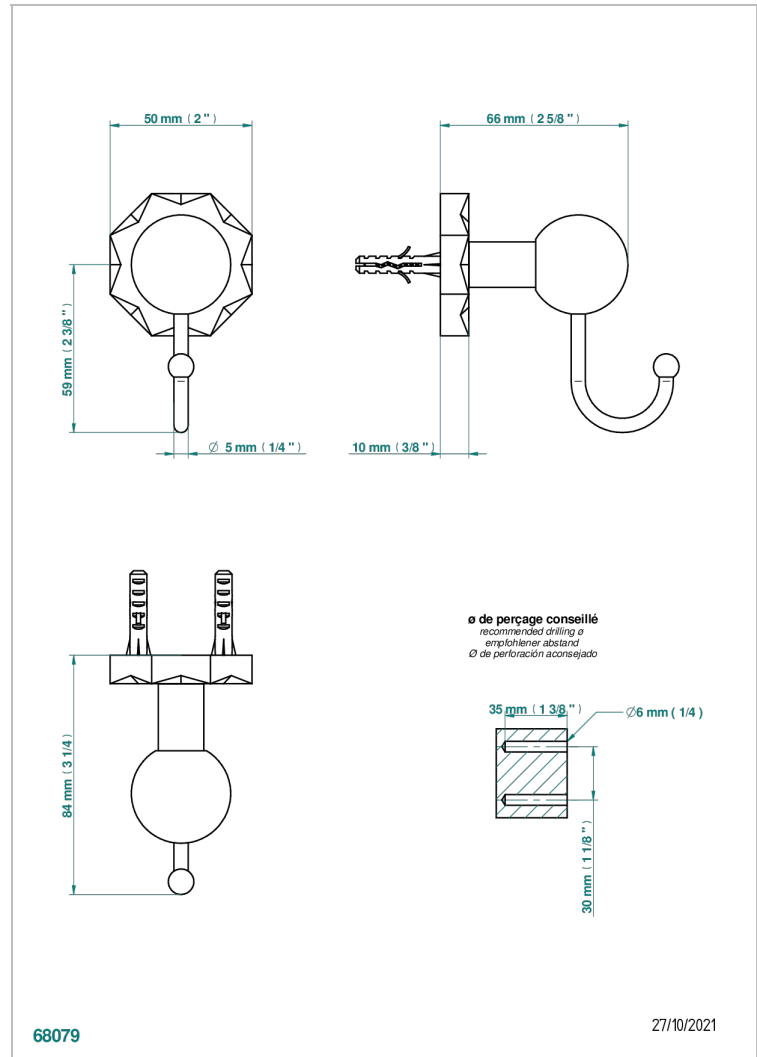

NIHAL IVORY PORCELAIN

U2N-511

Single flannel hook

THG[®]
PARIS

CHARACTERISTIC

- Nihal Ivory porcelain
- Single flannel hook

AVAILABLE FINITIONS

Antique nickel - H28
Black ceram - D30
Blush PVD - H62
Brass color PVD - H49
Brown bronze color PVD - F33
Gold color PVD - H52

Nickel color PVD - H55
Polished chrome (color finish) - A02
Polished chrome / Polished gold (color finish) - G02
Polished gold (color finish) - F01
Polished nickel - B01
Soft gold - F30

Soft matt gold - F31
Umber PVD - H66
Varnished matt antique red copper (color finish) - H07