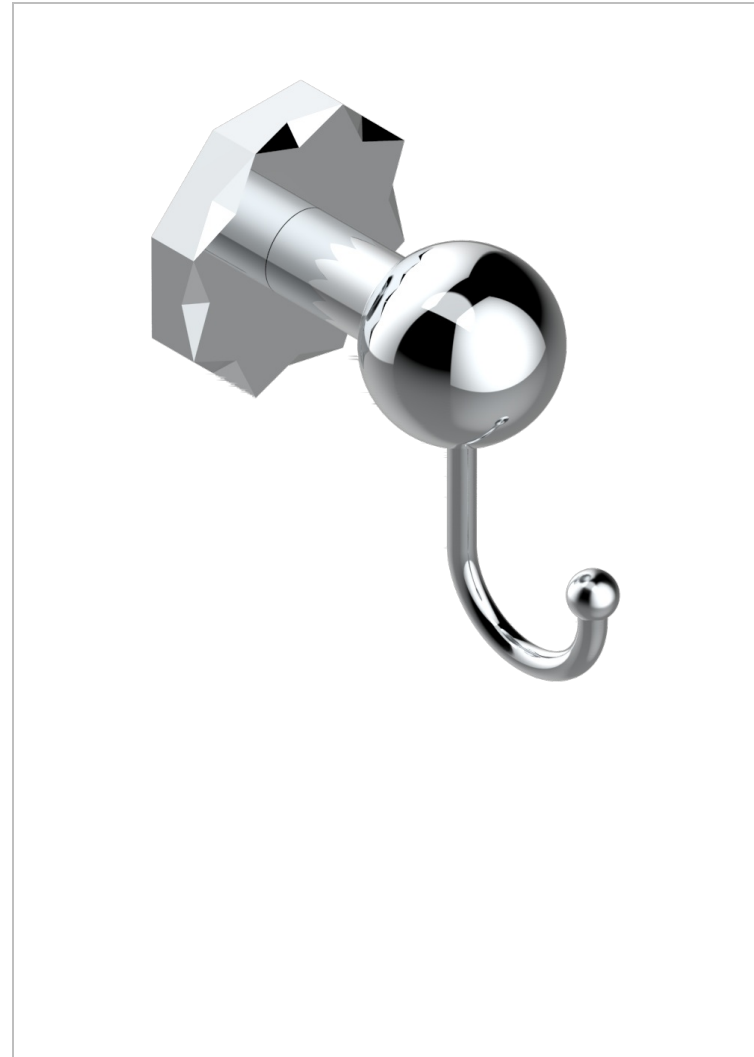

NIHAL IVORY PORCELAIN

U2N-511

Single flannel hook

THG[®]
PARIS

CHARACTERISTIC

- Nihal Ivory porcelain
- Single flannel hook

AVAILABLE FINITIONS

Antique nickel - H28
Black ceram - D30
Blush PVD - H62
Brass color PVD - H49
Brown bronze color PVD - F33
Gold color PVD - H52

Graphite PVD - H64
Lacquered light bronze - D01
Matt Umber PVD - H67
Matt blush PVD - H60
Matt brass color PVD - H50
Matt brown bronze color PVD - F34

Matt chrome - C02
Matt gold - F07
Matt gold color PVD - H53
Matt graphite PVD - H65
Matt nickel (color finish) - C01
Matt nickel color PVD - H56

Nickel color PVD - H55
Polished chrome (color finish) - A02
Polished chrome / Polished gold (color finish) - G02
Polished gold (color finish) - F01
Polished nickel - B01
Soft gold - F30

Soft matt gold - F31
Umber PVD - H66
Varnished matt antique red copper (color finish) - H07