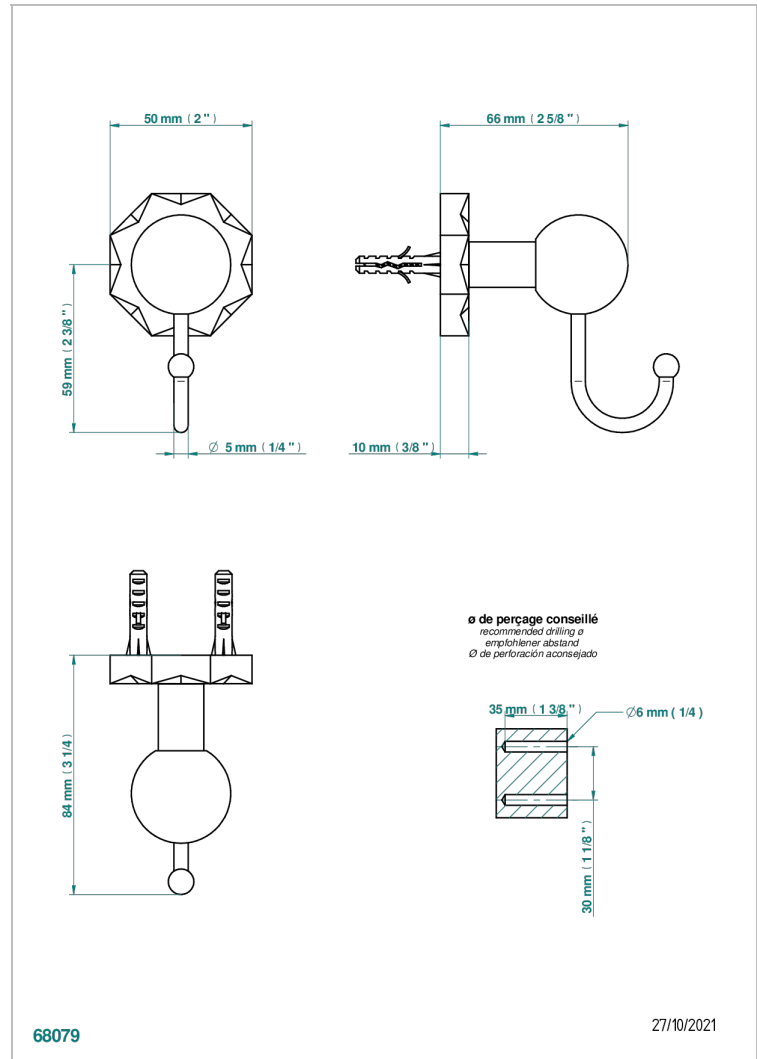

NIHAL BLUE PORCELAIN

U2L-511

Single flannel hook

THG[®]
PARIS

CHARACTERISTIC

- Nihal Blue porcelain
- Single flannel hook

AVAILABLE FINITIONS

Antique nickel - H28
Black ceram - D30
Blush PVD - H62
Brass color PVD - H49
Brown bronze color PVD - F33
Gold color PVD - H52

Nickel color PVD - H55
Polished chrome (color finish) - A02
Polished chrome / Polished gold (color finish) - G02
Polished gold (color finish) - F01
Polished nickel - B01
Soft gold - F30

Soft matt gold - F31
Umber PVD - H66
Varnished matt antique red copper (color finish) - H07