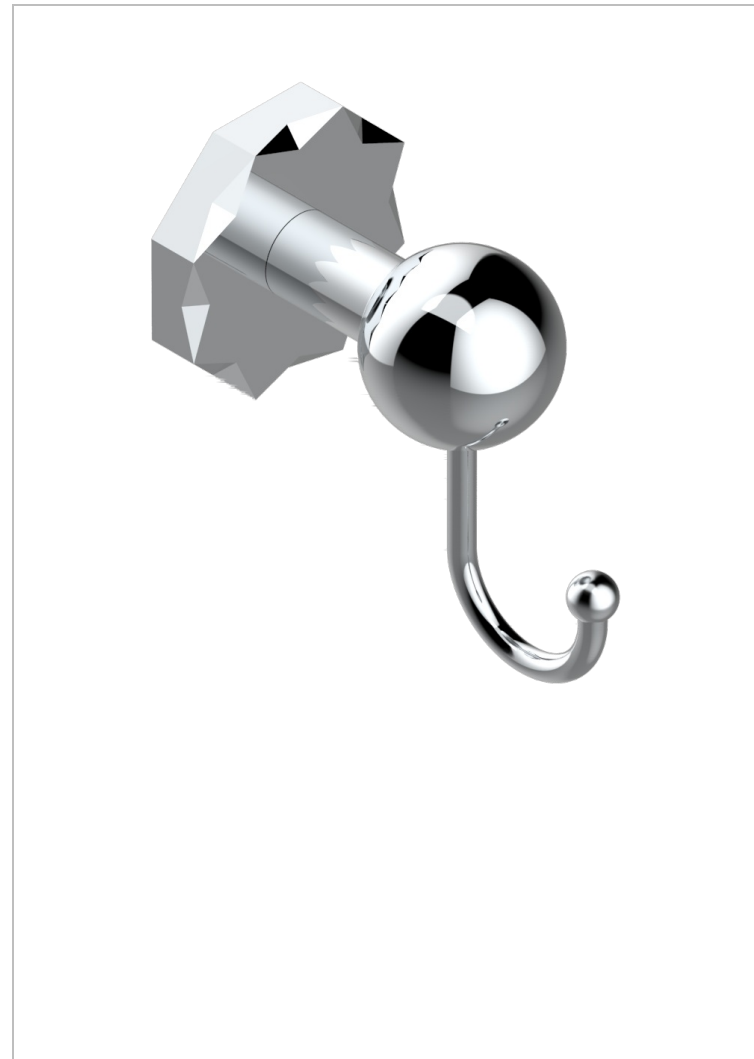

NIHAL BLUE PORCELAIN

U2L-511

Single flannel hook

THG[®]
PARIS

CHARACTERISTIC

- Nihal Blue porcelain
- Single flannel hook

AVAILABLE FINITIONS

Antique nickel - H28
Black ceram - D30
Blush PVD - H62
Brass color PVD - H49
Brown bronze color PVD - F33
Gold color PVD - H52

Graphite PVD - H64
Lacquered light bronze - D01
Matt Umber PVD - H67
Matt blush PVD - H60
Matt brass color PVD - H50
Matt brown bronze color PVD - F34

Matt chrome - C02
Matt gold - F07
Matt gold color PVD - H53
Matt graphite PVD - H65
Matt nickel (color finish) - C01
Matt nickel color PVD - H56

Nickel color PVD - H55
Polished chrome (color finish) - A02
Polished chrome / Polished gold (color finish) - G02
Polished gold (color finish) - F01
Polished nickel - B01
Soft gold - F30

Soft matt gold - F31
Umber PVD - H66
Varnished matt antique red copper (color finish) - H07