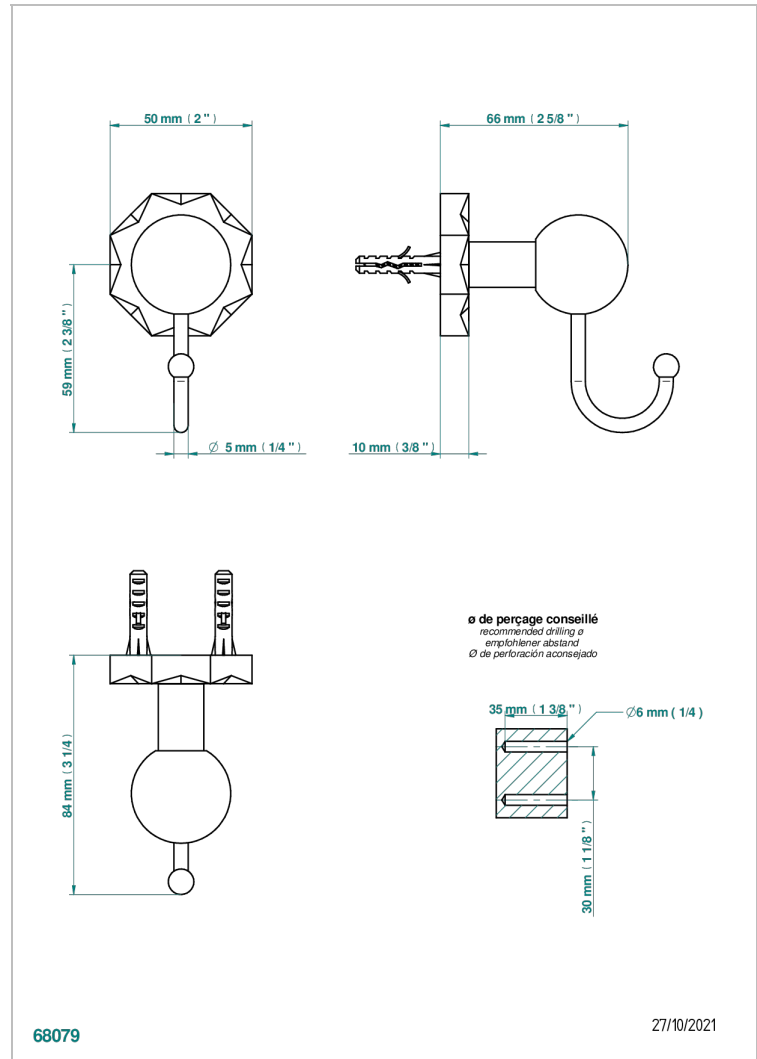

## CHARACTERISTIC

- Nihal Blue porcelain
- Single flannel hook