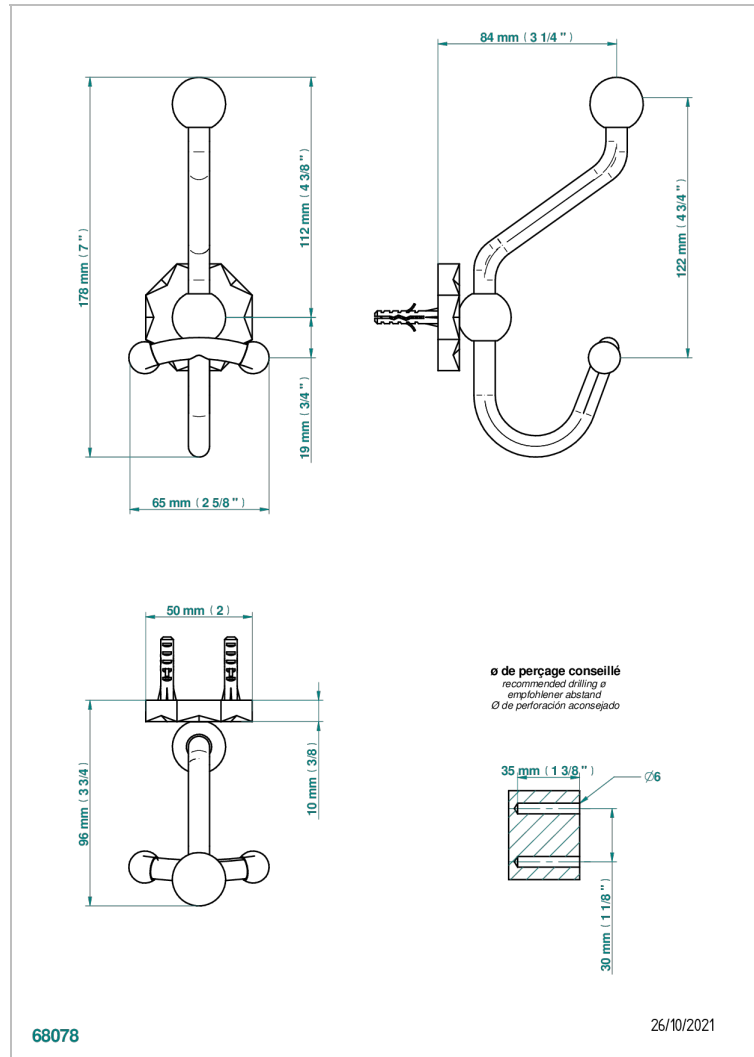

# NIHAL BLACK PORCELAIN

U2P-510A

Double robe hook

## CHARACTERISTIC

- Nihal Black porcelain
- Double robe hook