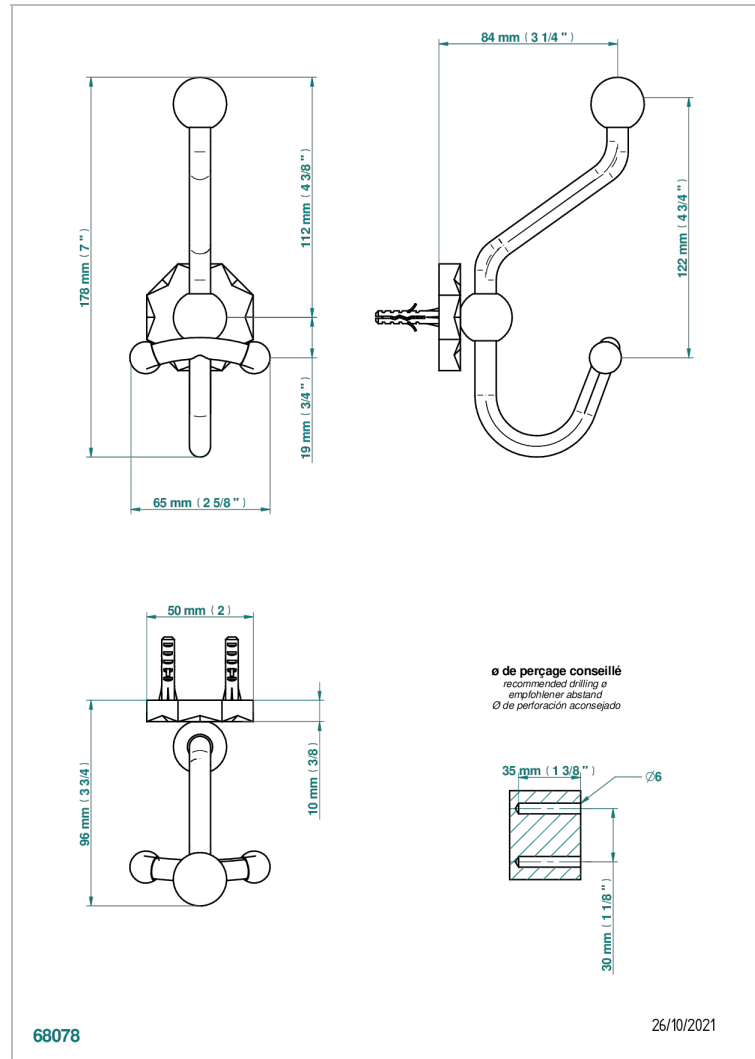

# NIHAL BLUE PORCELAIN

U2L-510A

Double robe hook

## CHARACTERISTIC

- Nihal Blue porcelain
- Double robe hook