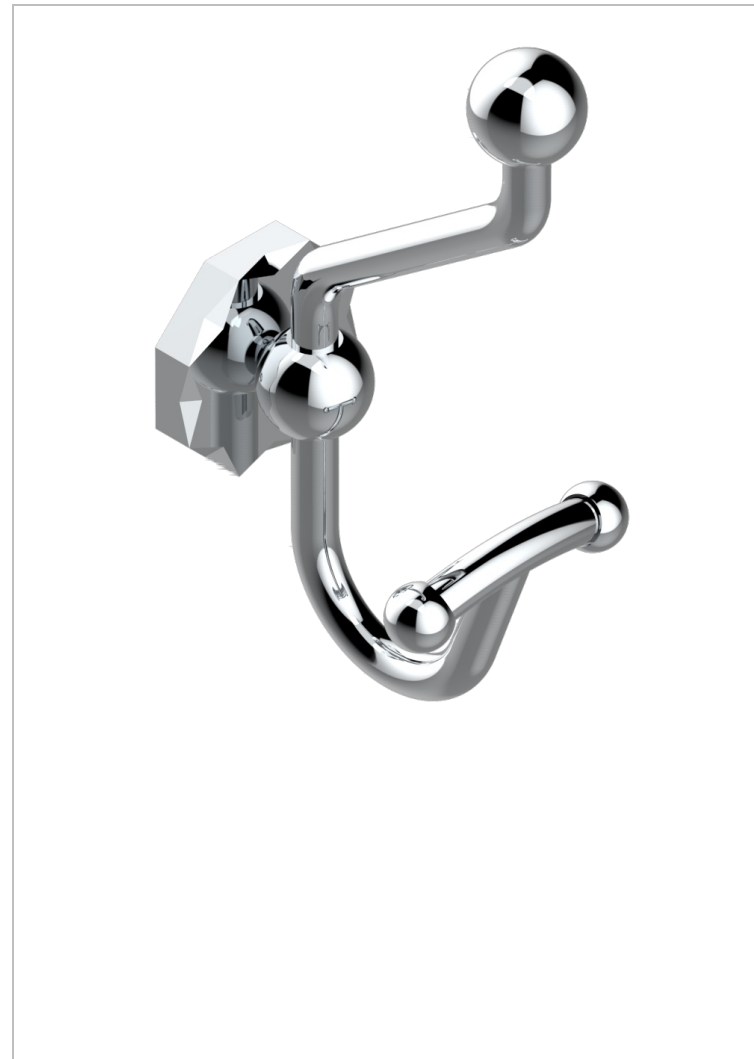

# NIHAL BLUE PORCELAIN

U2L-510A

Double robe hook

## CHARACTERISTIC

- Nihal Blue porcelain
- Double robe hook

## AVAILABLE FINITIONS

Antique nickel - H28  
Black ceram - D30  
Blush PVD - H62  
Brass color PVD - H49  
Brown bronze color PVD - F33  
Gold color PVD - H52

Graphite PVD - H64  
Lacquered light bronze - D01  
Matt Umber PVD - H67  
Matt blush PVD - H60  
Matt brass color PVD - H50  
Matt brown bronze color PVD - F34