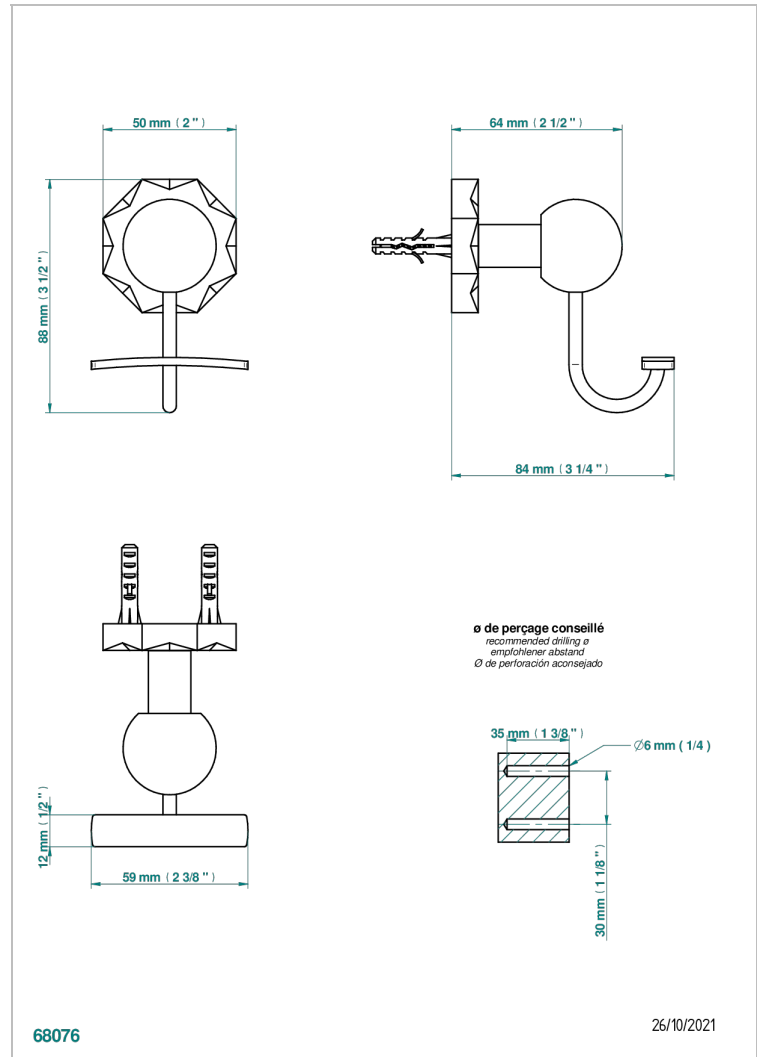

NIHAL GREEN PORCELAIN

U2R-510

Robe hook

THG[®]
PARIS

CHARACTERISTIC

- Nihal Green porcelain
- Robe hook

AVAILABLE FINITIONS

Antique nickel - H28
Black ceram - D30
Blush PVD - H62
Brass color PVD - H49
Brown bronze color PVD - F33
Gold color PVD - H52

Nickel color PVD - H55
Polished chrome (color finish) - A02
Polished chrome / Polished gold (color finish) - G02
Polished gold (color finish) - F01
Polished nickel - B01
Soft gold - F30

Soft matt gold - F31
Umber PVD - H66
Varnished matt antique red copper (color finish) - H07