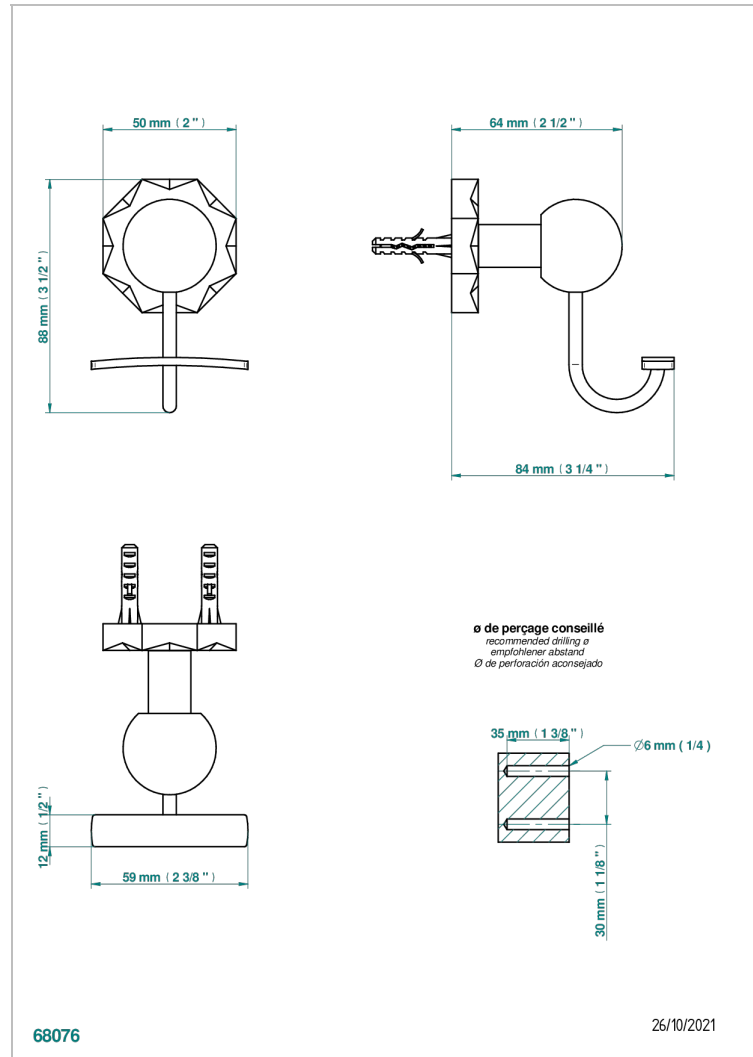

# NIHAL GREEN PORCELAIN

U2R-510

Robe hook

THG<sup>®</sup>  
PARIS

## CHARACTERISTIC

- Nihal Green porcelain
- Robe hook