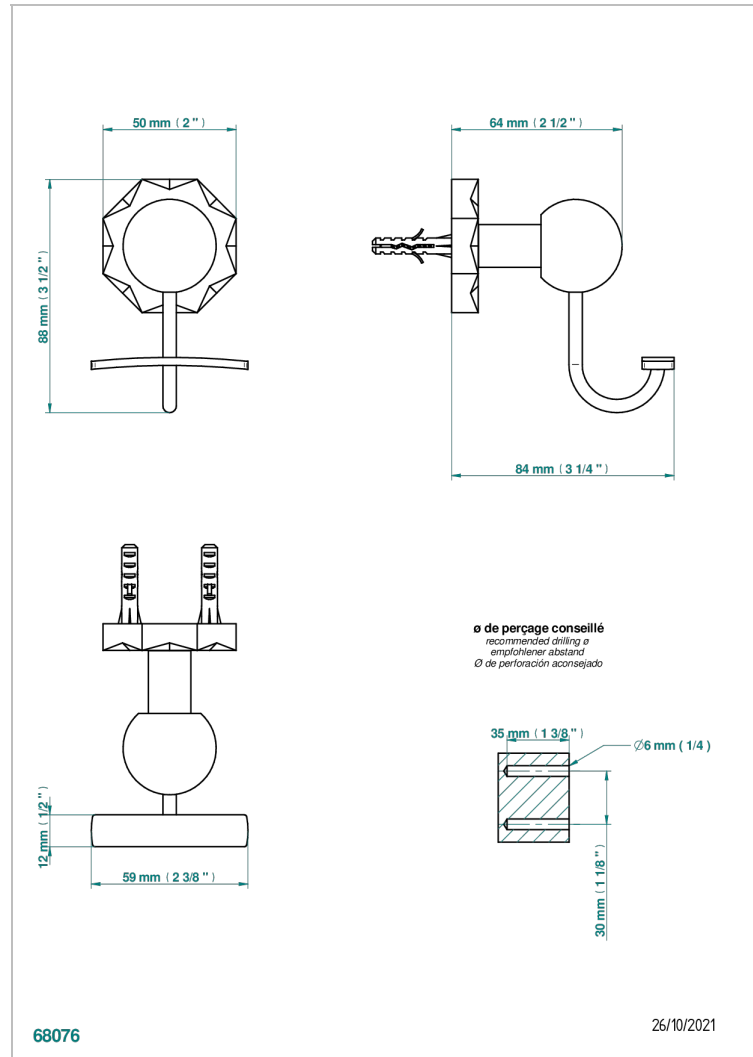

NIHAL GREEN PORCELAIN

U2R-510

Robe hook

THG[®]
PARIS

CHARACTERISTIC

- Nihal Green porcelain
- Robe hook

AVAILABLE FINITIONS

Antique nickel - H28
Black ceram - D30
Blush PVD - H62
Brass color PVD - H49
Brown bronze color PVD - F33
Gold color PVD - H52

Nickel color PVD - H55
Polished chrome (color finish) - A02
Polished chrome / Polished gold (color finish) - G02
Polished gold (color finish) - F01
Polished nickel - B01
Soft gold - F30

Soft matt gold - F31
Umber PVD - H66
Varnished matt antique red copper (color finish) - H07