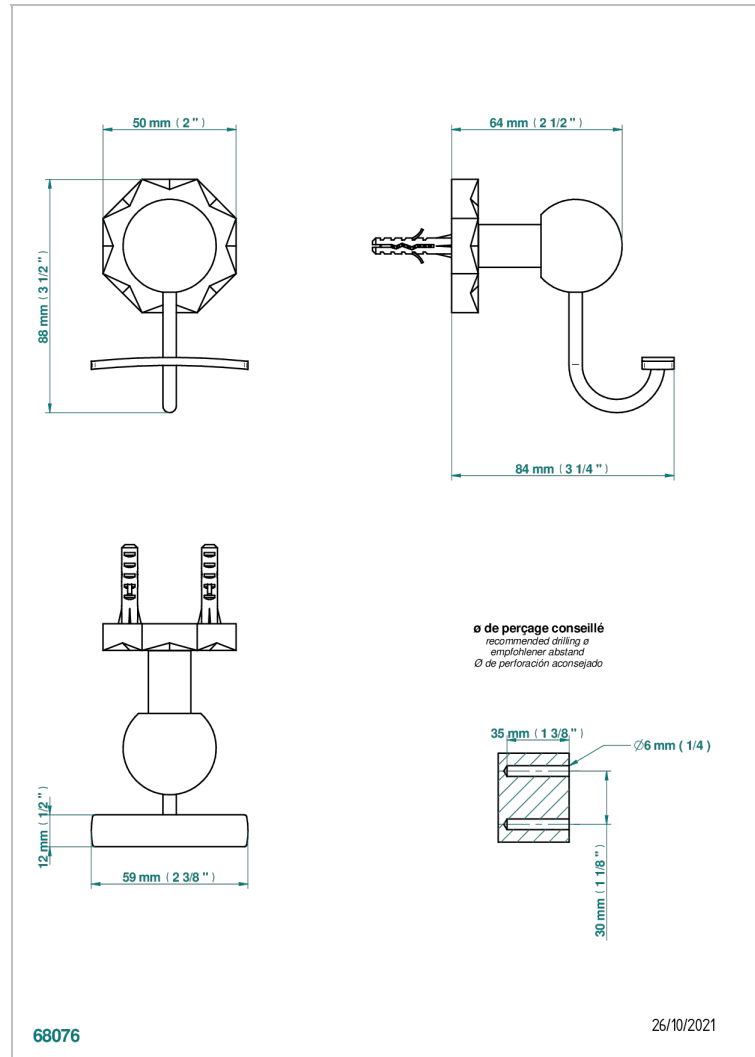

NIHAL BLACK PORCELAIN

U2P-510

Robe hook

THG[®]
PARIS

CHARACTERISTIC

- Nihal Black porcelain
- Robe hook

AVAILABLE FINITIONS

Antique nickel - H28
Black ceram - D30
Blush PVD - H62
Brass color PVD - H49
Brown bronze color PVD - F33
Gold color PVD - H52

Nickel color PVD - H55
Polished chrome (color finish) - A02
Polished chrome / Polished gold (color finish) - G02
Polished gold (color finish) - F01
Polished nickel - B01
Soft gold - F30

Soft matt gold - F31
Umber PVD - H66
Varnished matt antique red copper (color finish) - H07