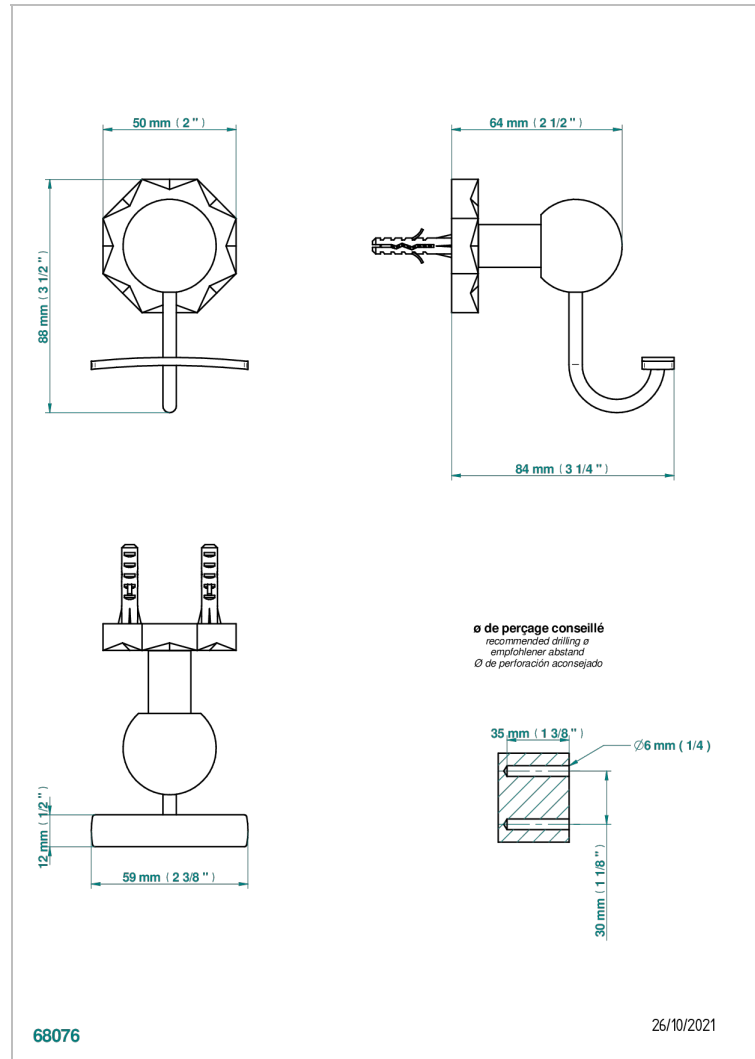

# NIHAL IVORY PORCELAIN

U2N-510

Robe hook

THG<sup>®</sup>  
PARIS

## CHARACTERISTIC

- Nihal Ivory porcelain
- Robe hook