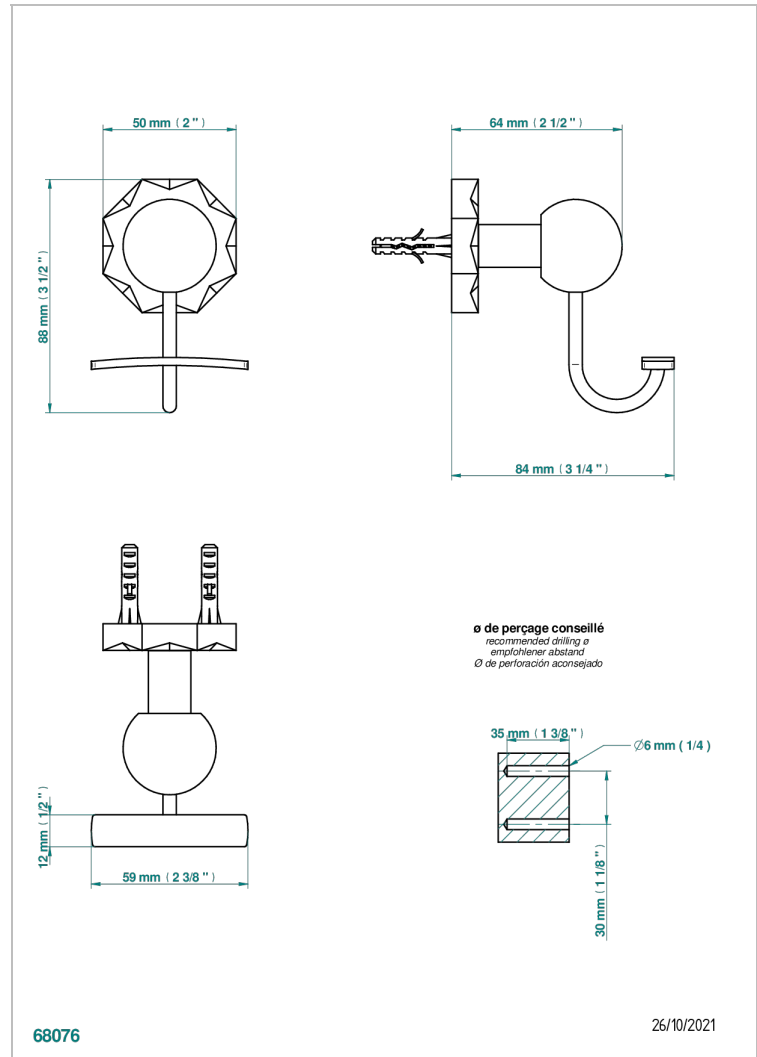

NIHAL IVORY PORCELAIN

U2N-510

Robe hook

THG[®]
PARIS

CHARACTERISTIC

- Nihal Ivory porcelain
- Robe hook

AVAILABLE FINITIONS

Antique nickel - H28
Black ceram - D30
Blush PVD - H62
Brass color PVD - H49
Brown bronze color PVD - F33
Gold color PVD - H52

Nickel color PVD - H55
Polished chrome (color finish) - A02
Polished chrome / Polished gold (color finish) - G02
Polished gold (color finish) - F01
Polished nickel - B01
Soft gold - F30

Soft matt gold - F31
Umber PVD - H66
Varnished matt antique red copper (color finish) - H07