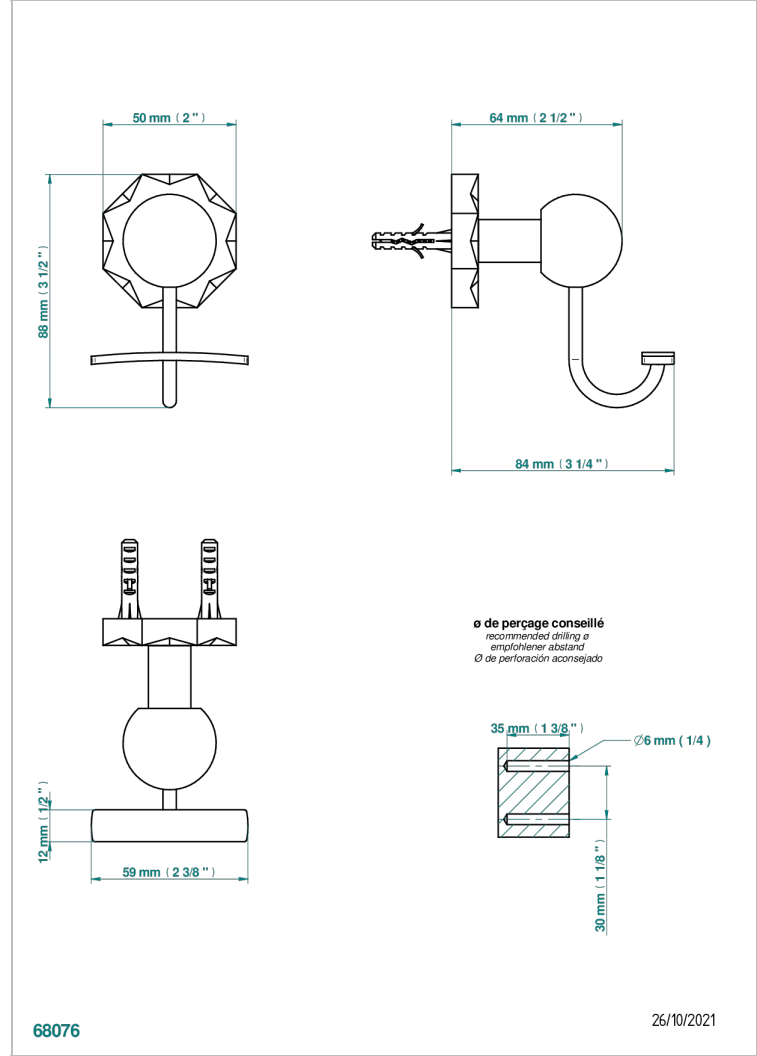

NIHAL IVORY PORCELAIN

U2N-510

Robe hook

THG[®]
PARIS

CHARACTERISTIC

- Nihal Ivory porcelain
- Robe hook

AVAILABLE FINITIONS

Antique nickel - H28
Black ceram - D30
Blush PVD - H62
Brass color PVD - H49
Brown bronze color PVD - F33
Gold color PVD - H52

Nickel color PVD - H55
Polished chrome (color finish) - A02
Polished chrome / Polished gold (color finish) - G02
Polished gold (color finish) - F01
Polished nickel - B01
Soft gold - F30

Soft matt gold - F31
Umber PVD - H66
Varnished matt antique red copper (color finish) - H07