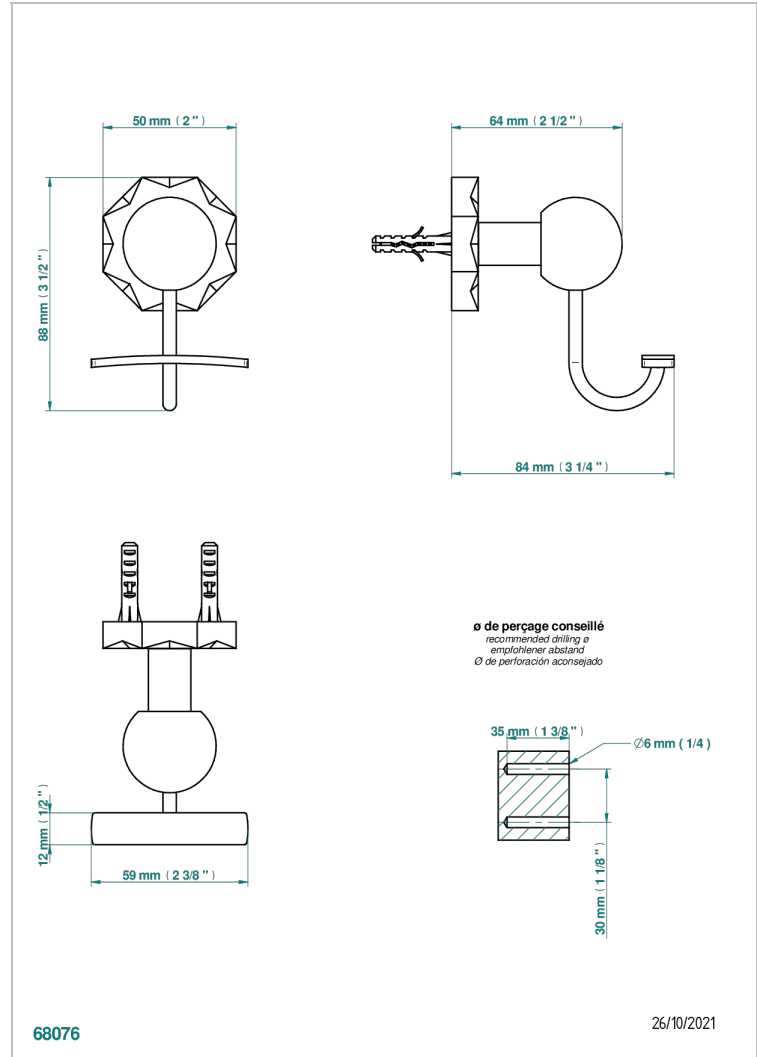

NIHAL BLUE PORCELAIN

U2L-510

Robe hook

THG[®]
PARIS

CHARACTERISTIC

- Nihal Blue porcelain
- Robe hook

AVAILABLE FINITIONS

Black ceram - D30
Blush PVD - H62
Brass color PVD - H49
Brown bronze color PVD - F33
Chrome polished - A02
Chrome polished / gold polished - G02

Copper antique matt, coated - H07
Gold color PVD - H52
Gold mat - F07
Gold polished - F01
Graphite PVD - H64
Light coated bronze - D01

Matt Umber PVD - H67
Matt blush PVD - H60
Matt brass color PVD - H50
Matt brown bronze color PVD - F34
Matt chrome (American satin) - C02
Matt gold color PVD - H53

Matt graphite PVD - H65
Matt nickel (American satin) - C01
Matt nickel color PVD - H56
Nickel antique / Sovereign - H28
Nickel color PVD - H55
Nickel polished - B01

Soft gold - F30
Soft matt gold - F31
Umber PVD - H66