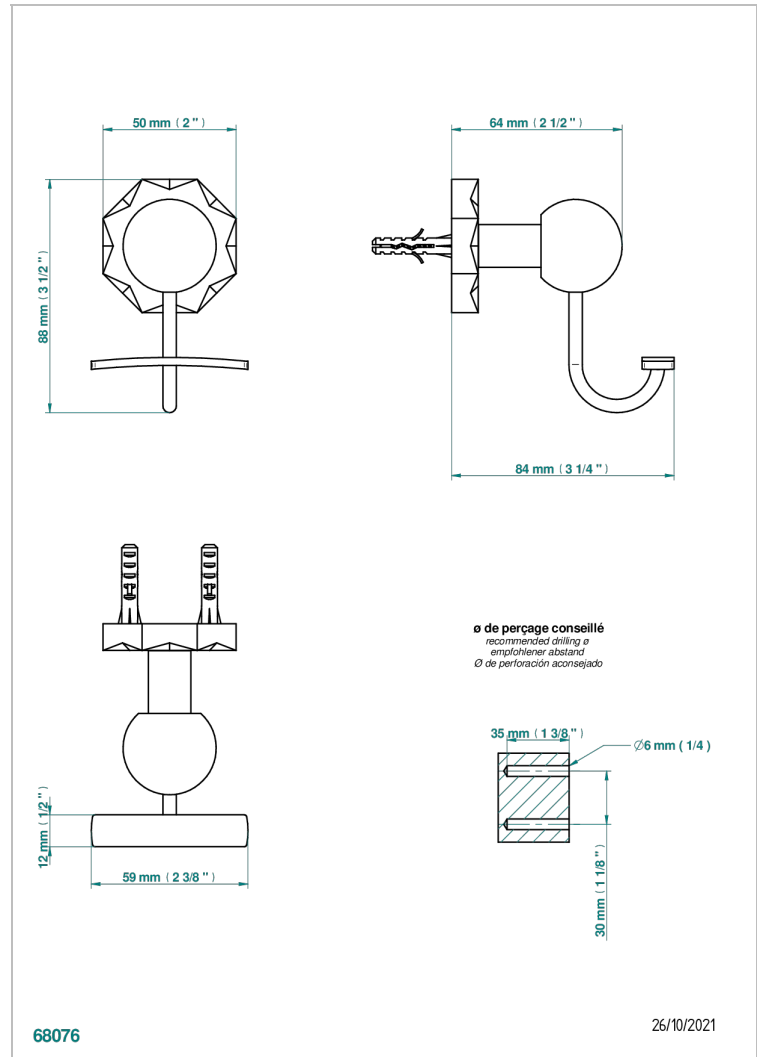

NIHAL BLUE PORCELAIN

U2L-510

Robe hook

THG[®]
PARIS

CHARACTERISTIC

- Nihal Blue porcelain
- Robe hook

AVAILABLE FINITIONS

Antique nickel - H28
Black ceram - D30
Blush PVD - H62
Brass color PVD - H49
Brown bronze color PVD - F33
Gold color PVD - H52

Nickel color PVD - H55
Polished chrome (color finish) - A02
Polished chrome / Polished gold (color finish) - G02
Polished gold (color finish) - F01
Polished nickel - B01
Soft gold - F30

Soft matt gold - F31
Umber PVD - H66
Varnished matt antique red copper (color finish) - H07