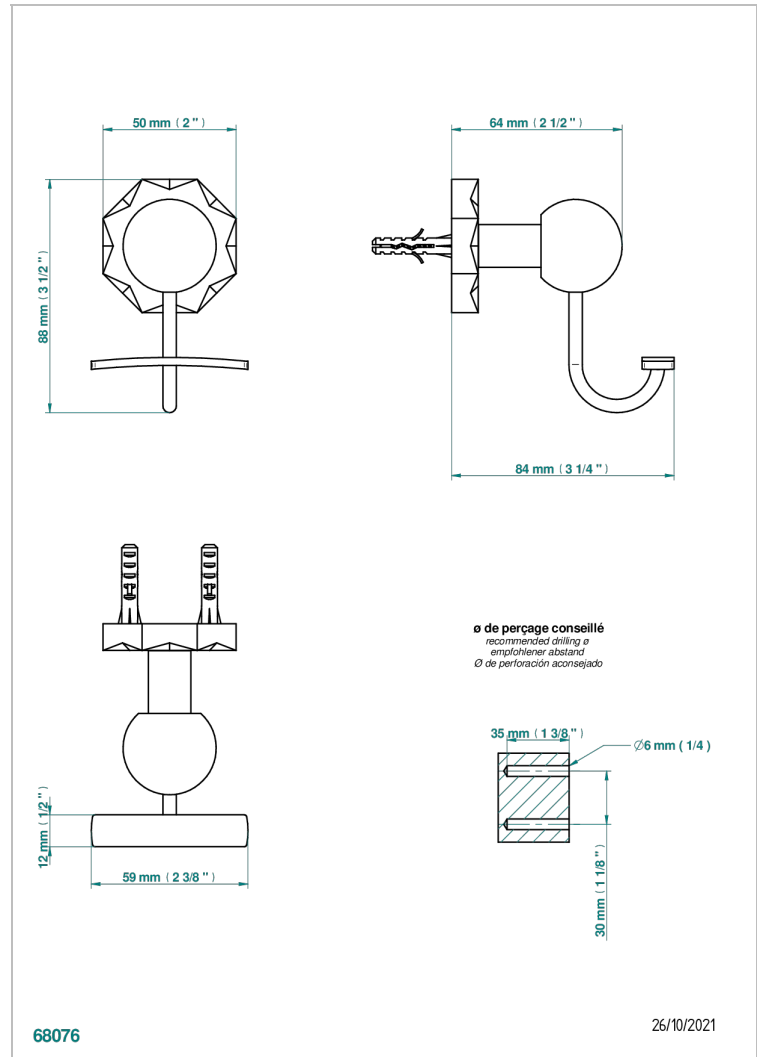

# NIHAL BLUE PORCELAIN

U2L-510

Robe hook

THG<sup>®</sup>  
PARIS

## CHARACTERISTIC

- Nihal Blue porcelain
- Robe hook