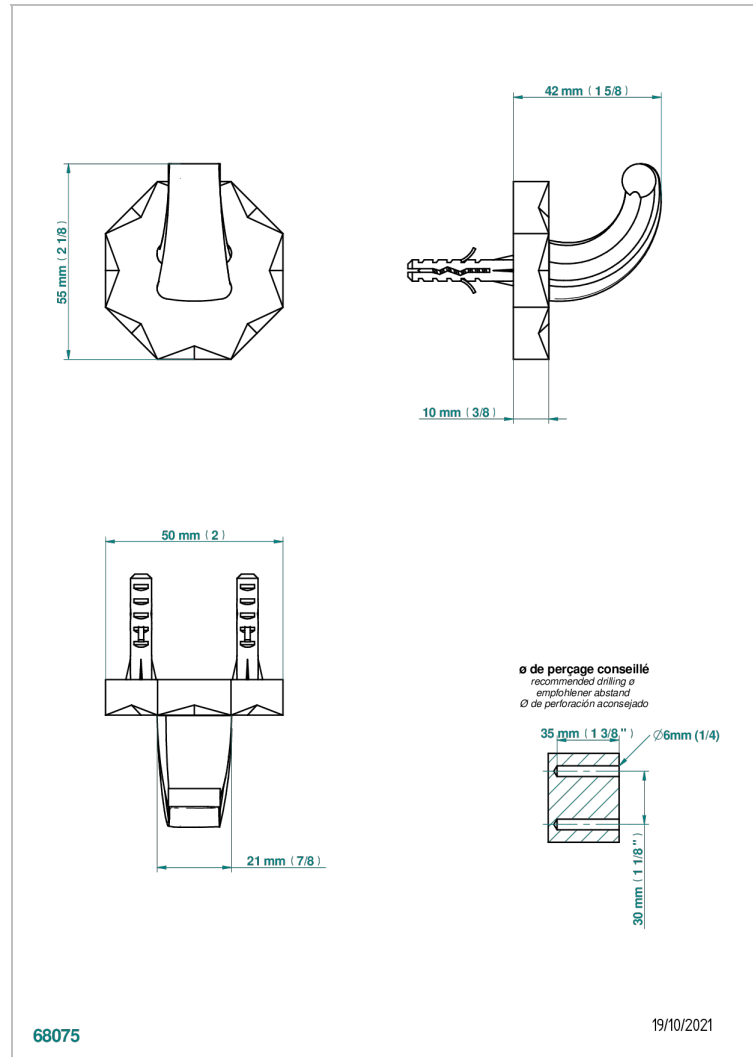

NIHAL GREEN PORCELAIN

U2R-508

Robe hook single small

THG[®]
PARIS

CHARACTERISTIC

- Nihal Green porcelain
- Robe hook single small

AVAILABLE FINITIONS

Black ceram - D30
Blush PVD - H62
Brass color PVD - H49
Brown bronze color PVD - F33
Chrome polished - A02
Chrome polished / gold polished - G02