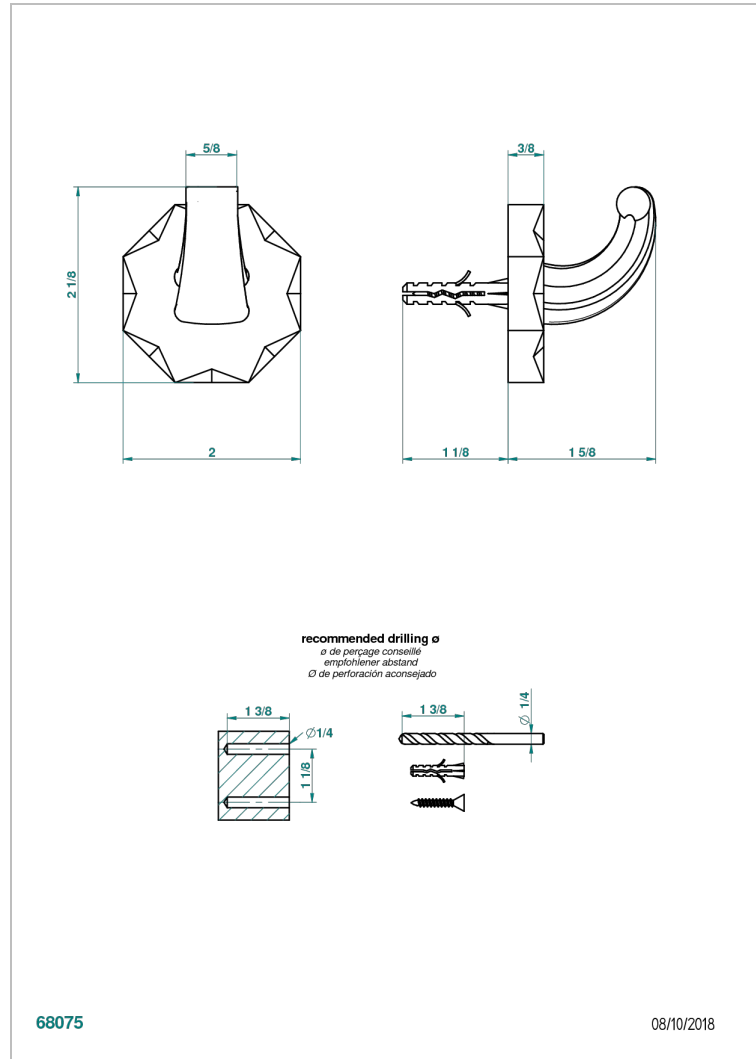

# NIHAL PORCELAINE VERTE

U2R-508

Robe hook single small

THG<sup>®</sup>  
PARIS

## CHARACTERISTIC

- Nihal porcelaine verte
- Robe hook single small