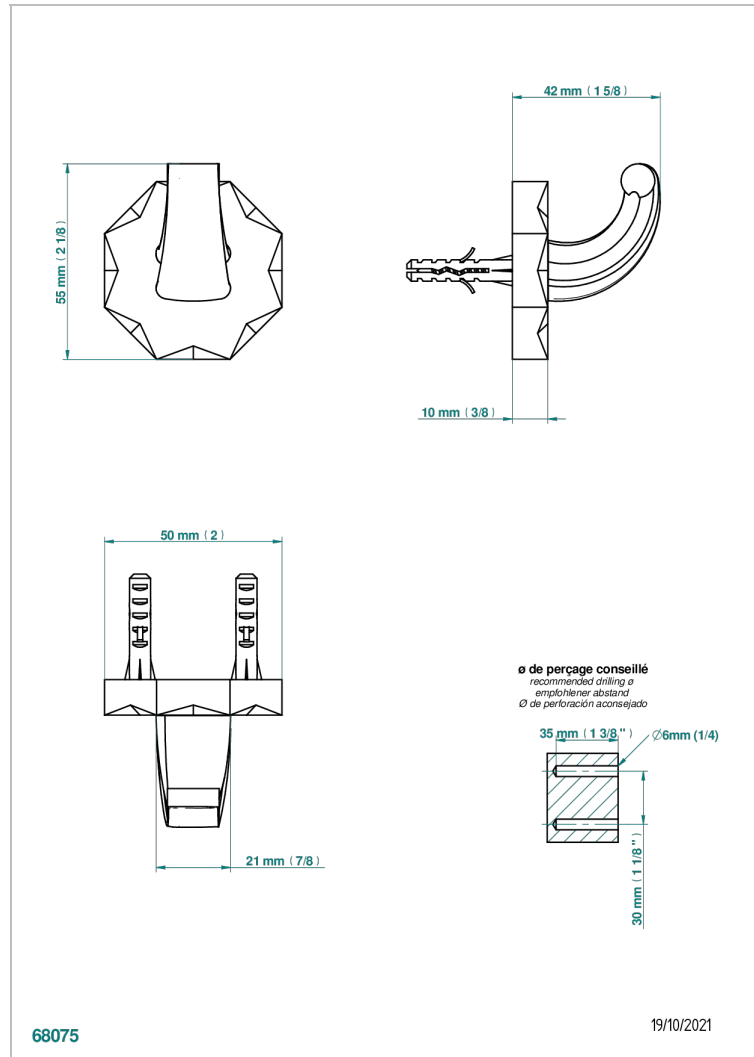

NIHAL GREEN PORCELAIN

U2R-508

Single robe hook

CHARACTERISTIC

- Nihal Green porcelain
- Single robe hook

AVAILABLE FINITIONS

Antique nickel - H28
Black ceram - D30
Blush PVD - H62
Brass color PVD - H49
Brown bronze color PVD - F33
Gold color PVD - H52