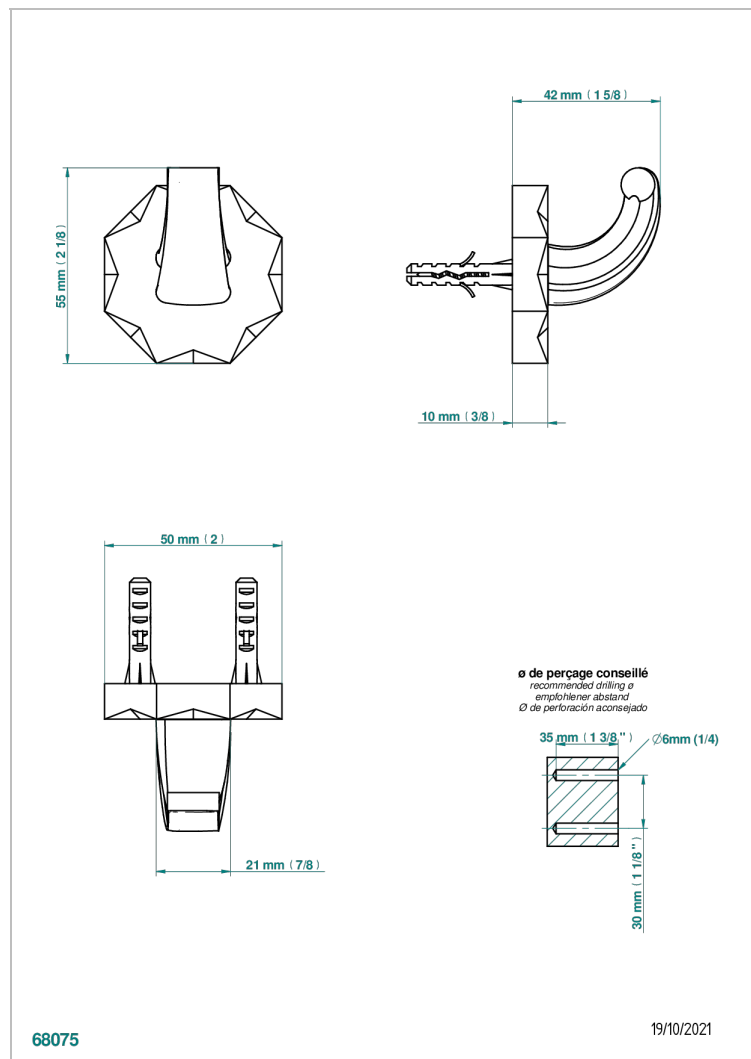

NIHAL GREEN PORCELAIN

U2R-508

Single robe hook

THG[®]
PARIS

CHARACTERISTIC

- Nihal Green porcelain
- Single robe hook

AVAILABLE FINITIONS

Antique nickel - H28
Black ceram - D30
Blush PVD - H62
Brass color PVD - H49
Brown bronze color PVD - F33
Gold color PVD - H52