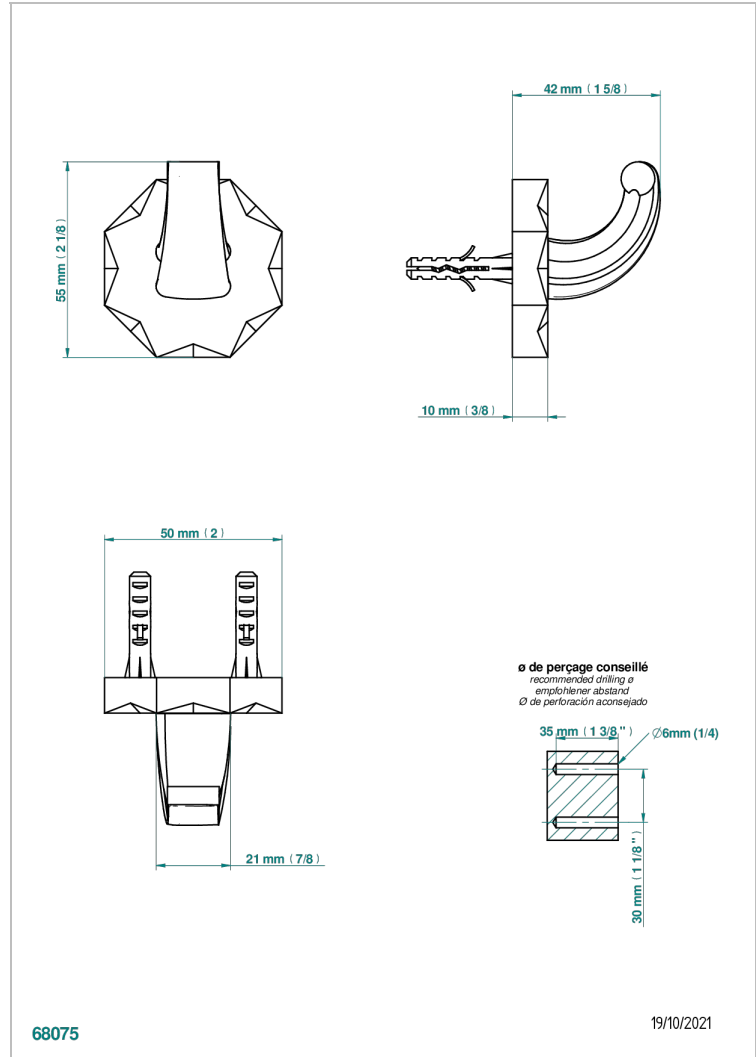

NIHAL GREEN PORCELAIN

U2R-508

Single robe hook

CHARACTERISTIC

- Nihal Green porcelain
- Single robe hook

AVAILABLE FINITIONS

Antique nickel - H28
Black ceram - D30
Blush PVD - H62
Brass color PVD - H49
Brown bronze color PVD - F33
Gold color PVD - H52