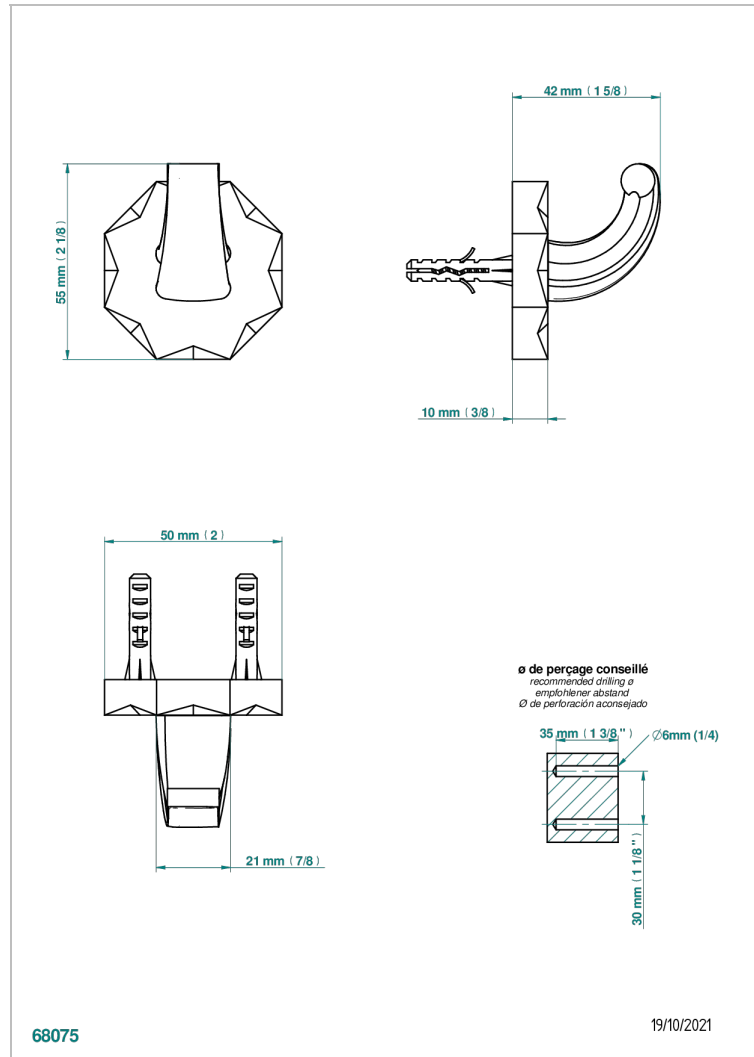

NIHAL BLACK PORCELAIN

U2P-508

Single robe hook

THG[®]
PARIS

CHARACTERISTIC

- Nihal Black porcelain
- Single robe hook

AVAILABLE FINITIONS

Antique nickel - H28
Black ceram - D30
Blush PVD - H62
Brass color PVD - H49
Brown bronze color PVD - F33
Gold color PVD - H52