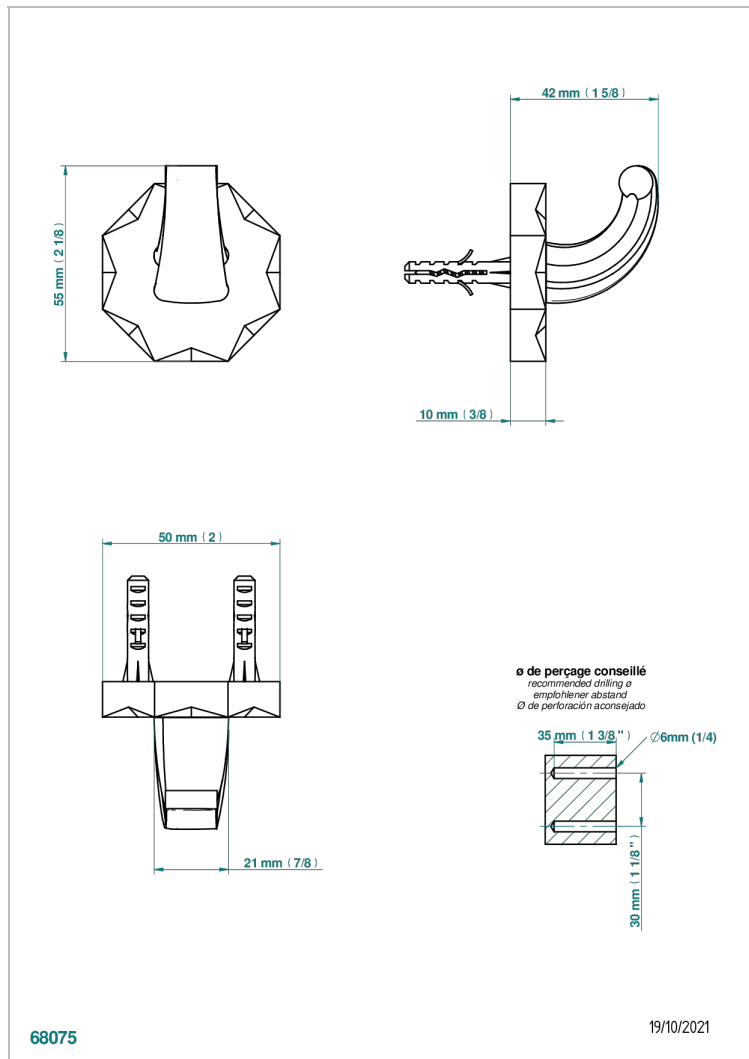

NIHAL BLACK PORCELAIN

U2P-508

Single robe hook

THG[®]
PARIS

CHARACTERISTIC

- Nihal Black porcelain
- Single robe hook

AVAILABLE FINITIONS

Antique nickel - H28
Black ceram - D30
Blush PVD - H62
Brass color PVD - H49
Brown bronze color PVD - F33
Gold color PVD - H52