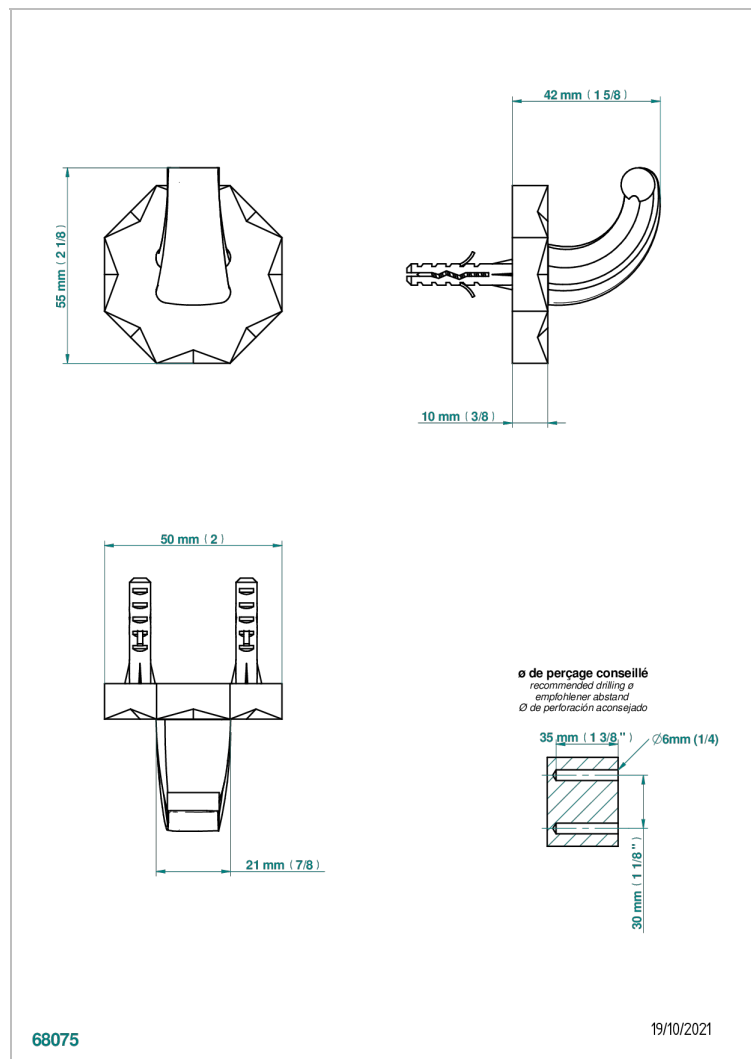

NIHAL BLACK PORCELAIN

U2P-508

Single robe hook

THG[®]
PARIS

CHARACTERISTIC

- Nihal Black porcelain
- Single robe hook

AVAILABLE FINITIONS

Antique nickel - H28
Black ceram - D30
Blush PVD - H62
Brass color PVD - H49
Brown bronze color PVD - F33
Gold color PVD - H52