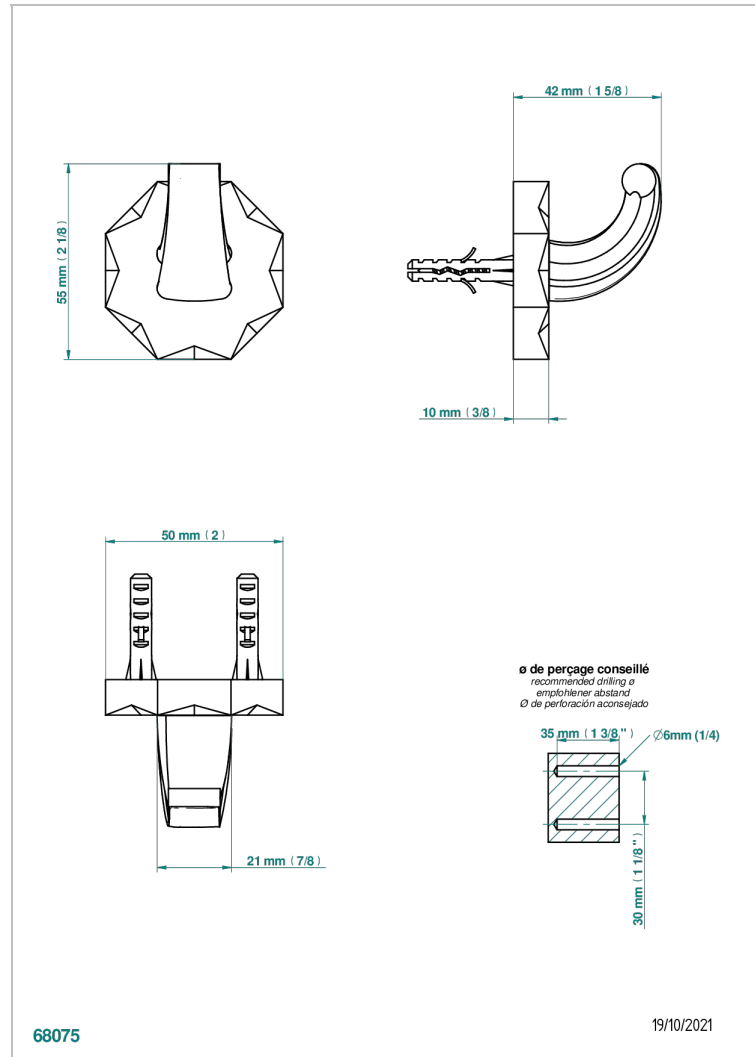

NIHAL IVORY PORCELAIN

U2N-508

Robe hook single small

THG[®]
PARIS

CHARACTERISTIC

- Nihal Ivory porcelain
- Robe hook single small

AVAILABLE FINITIONS

Black ceram - D30
Blush PVD - H62
Brass color PVD - H49
Brown bronze color PVD - F33
Chrome polished - A02
Chrome polished / gold polished - G02