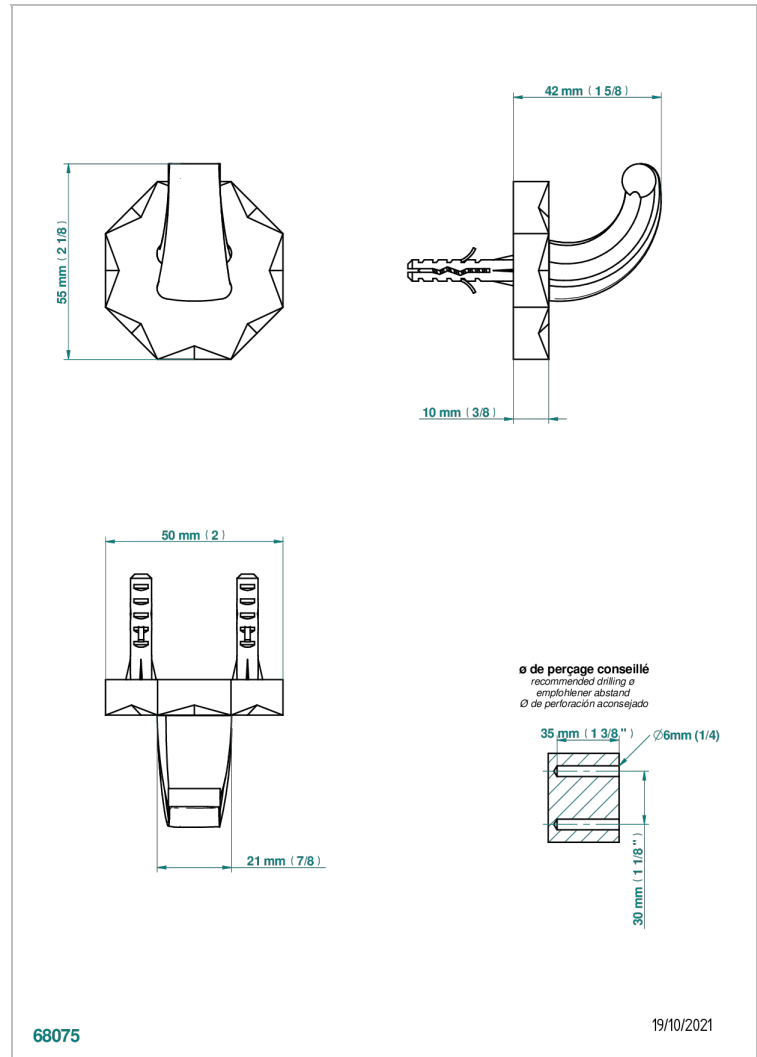

# NIHAL IVORY PORCELAIN

U2N-508

Single robe hook

THG<sup>®</sup>  
PARIS

## CHARACTERISTIC

- Nihal Ivory porcelain
- Single robe hook