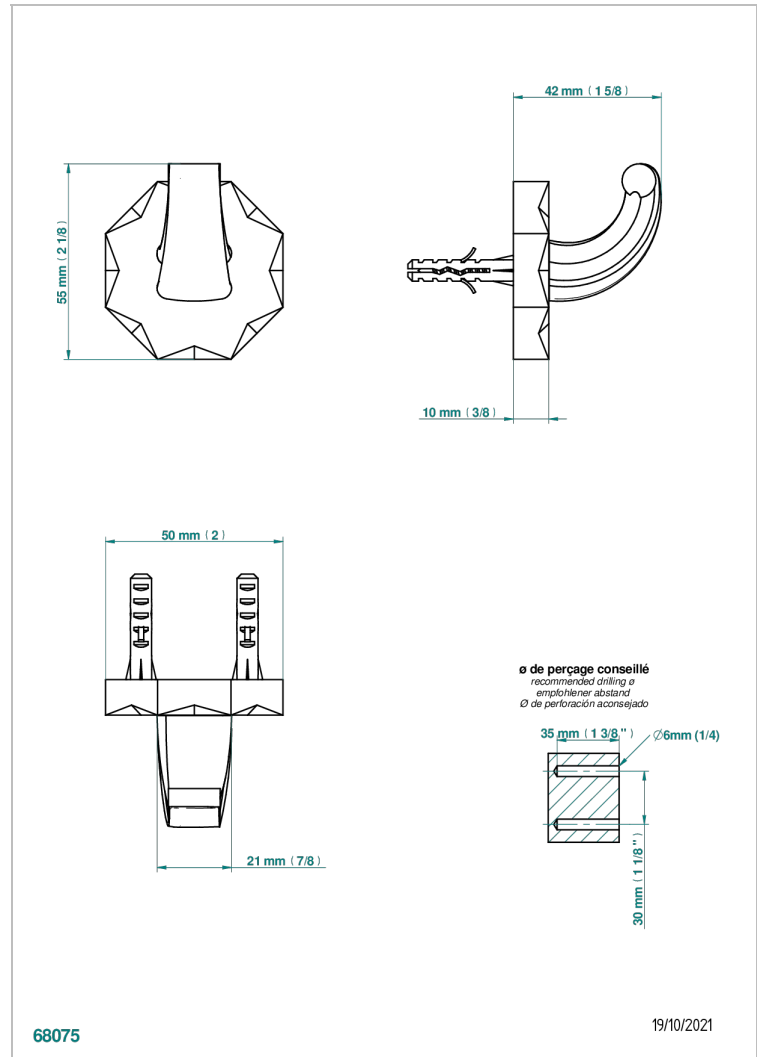

NIHAL IVORY PORCELAIN

U2N-508

Single robe hook

THG[®]
PARIS

CHARACTERISTIC

- Nihal Ivory porcelain
- Single robe hook

AVAILABLE FINITIONS

Antique nickel - H28
Black ceram - D30
Blush PVD - H62
Brass color PVD - H49
Brown bronze color PVD - F33
Gold color PVD - H52