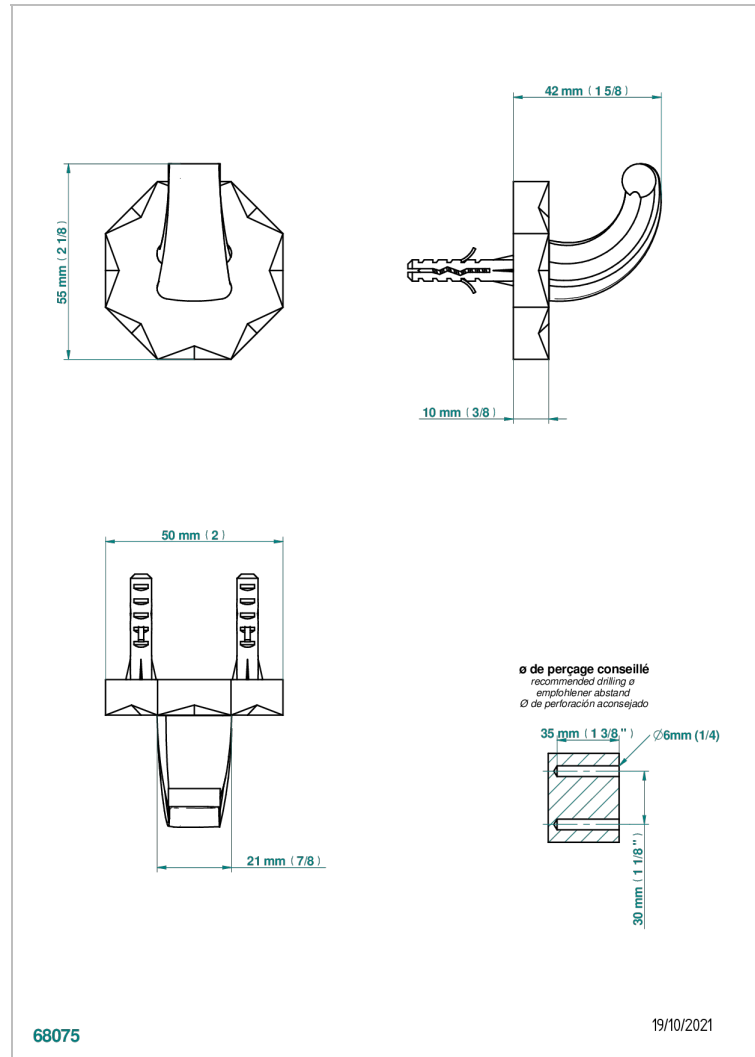

NIHAL BLUE PORCELAIN

U2L-508

Robe hook single small

CHARACTERISTIC

- Nihal Blue porcelain
- Robe hook single small

AVAILABLE FINITIONS

Black ceram - D30
Blush PVD - H62
Brass color PVD - H49
Brown bronze color PVD - F33
Chrome polished - A02
Chrome polished / gold polished - G02