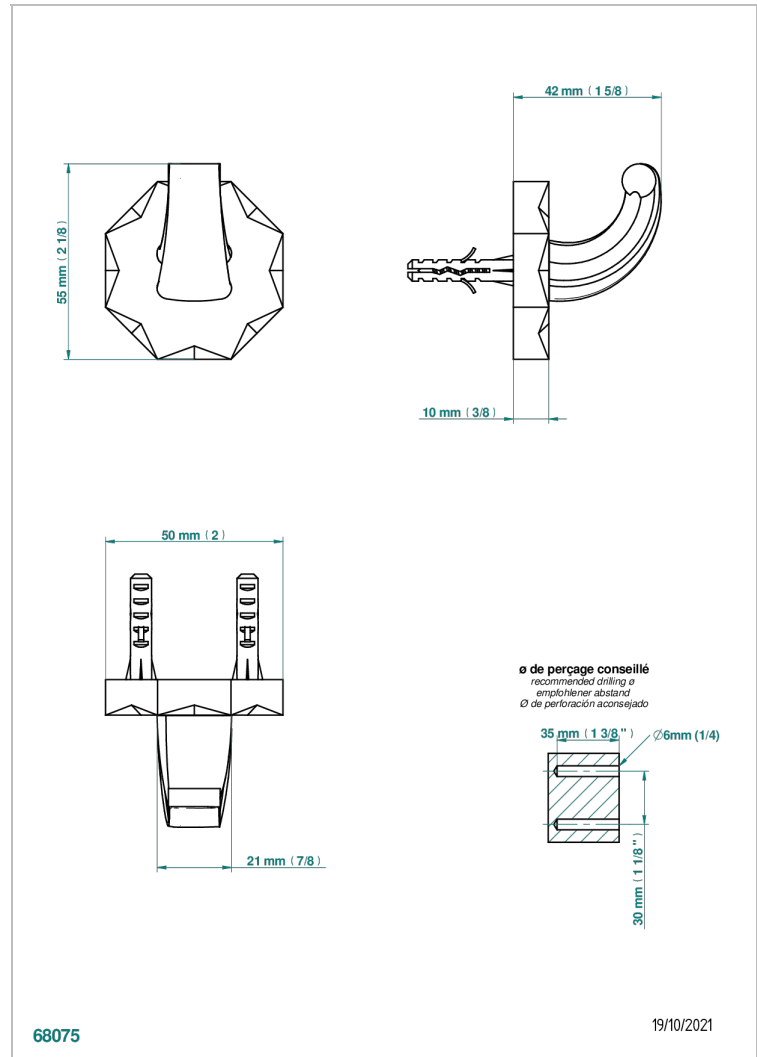

## CHARACTERISTIC

- Nihal Blue porcelain
- Single robe hook