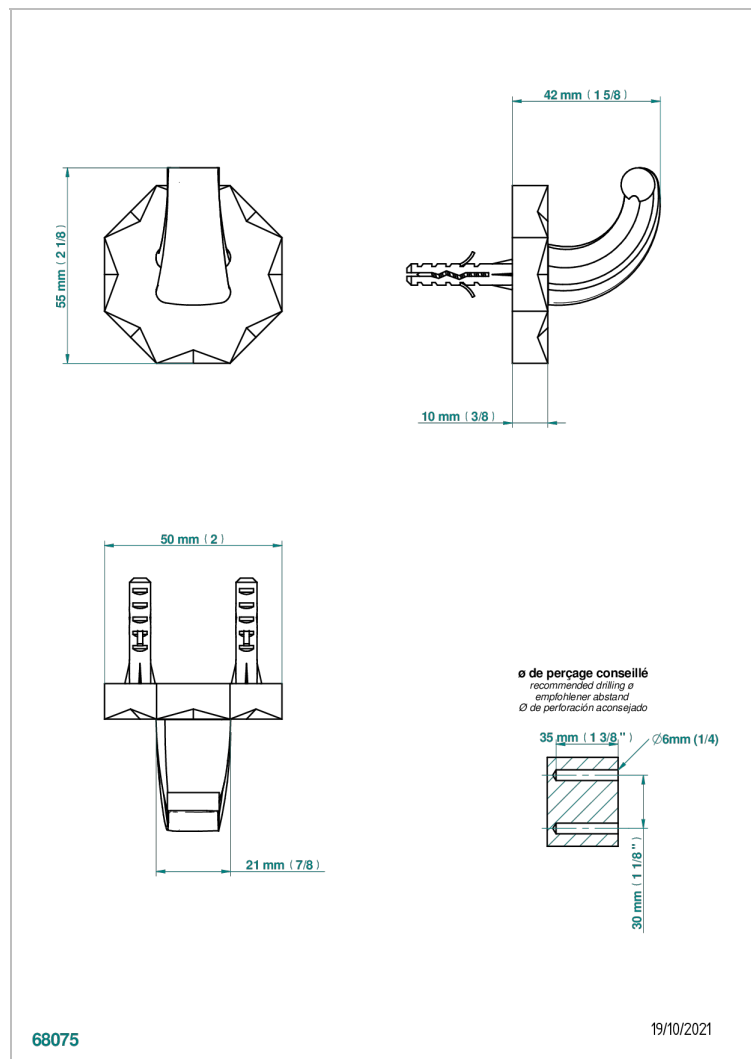

NIHAL BLUE PORCELAIN

U2L-508

Single robe hook

THG[®]
PARIS

CHARACTERISTIC

- Nihal Blue porcelain
- Single robe hook

AVAILABLE FINITIONS

Antique nickel - H28
Black ceram - D30
Blush PVD - H62
Brass color PVD - H49
Brown bronze color PVD - F33
Gold color PVD - H52