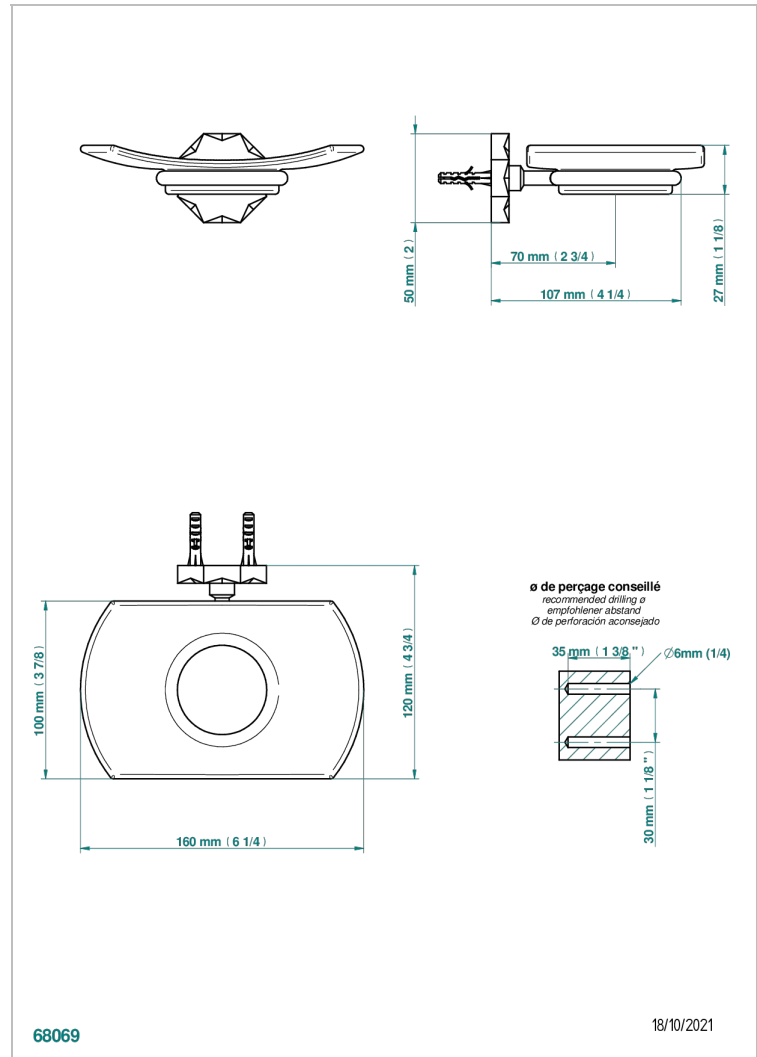

# NIHAL BLUE PORCELAIN

U2L-500

Glass soap dish, wall mounted

THG<sup>®</sup>  
PARIS

## CHARACTERISTIC

- Nihal Blue porcelain
- Glass soap dish, wall mounted