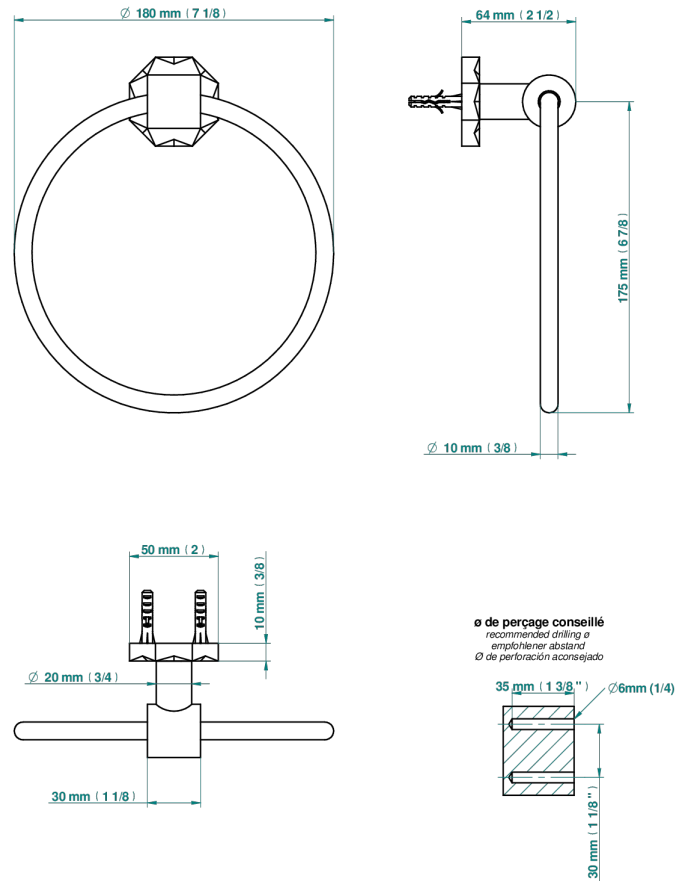

NIHAL BLACK PORCELAIN

U2P-504N

Single towel ring

THG[®]
PARIS

86066

19/10/2021

CHARACTERISTIC

- Nihal Black porcelain
- Single towel ring

AVAILABLE FINITIONS

Antique nickel - H28
Black ceram - D30
Blush PVD - H62
Brass color PVD - H49
Brown bronze color PVD - F33
Gold color PVD - H52

Graphite PVD - H64
Lacquered light bronze - D01
Matt Umber PVD - H67
Matt blush PVD - H60
Matt brass color PVD - H50
Matt brown bronze color PVD - F34